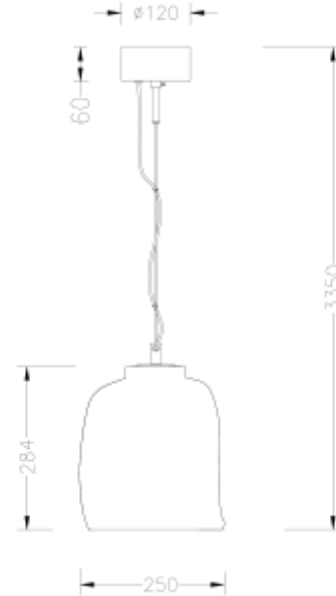

PRODUCT SHEET

Istopio M Pendant smoked glass E27 max 40W 3m cable

Art. no: 119034-16

Lighting Solutions

Istopio M Pendant smoked glass E27 max 40W 3m cabl

SPECIFICATIONS

Lightsource Type:	Lightsource not included
Max. Power [W]:	40
Socket / Cap-Base:	E27
Dimming:	Light bulb dependent
System Voltage [V]:	230V 50Hz
Mounting:	Pendant
Color:	Smoked
Height [mm]:	284mm
Width [mm]:	250mm
Weight [kg]:	3kg