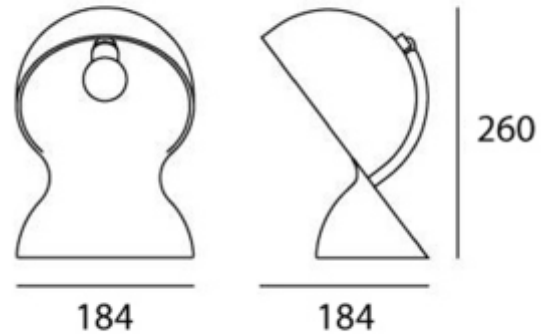

PRODUCT SHEET

Dalù Black
Art. no: 1466030A

Lighting Solutions

Dalù Black

SPECIFICATIONS	
Lightsource Type:	Lightsource not included
Max. Power [W]:	30
Socket / Cap-Base:	E14
Dimming:	Light bulb dependent
System Voltage [V]:	230V 50Hz
Connection:	Terminal
Mounting:	Table
Color:	Black
Length [mm]:	184mm
Height [mm]:	260mm
Width [mm]:	184mm