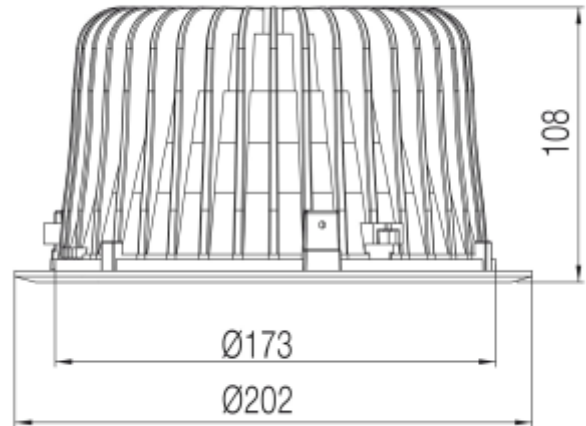

PRODUCT SHEET

Leila

Art. no: 15072-01-3

Lighting Solutions

Leila

190mm

SPECIFICATIONS

Lightsource Type:	LED (built in)
System Power [W]:	25W
CCT (Color Temperature):	3000K
CRI / Ra:	80
Lumen Output:	1877lm
Lumen LED (tc=25):	2340lm
Beam Angle:	72°
Lens (Diffuser):	Opal
Dimming:	None
System Voltage [V]:	230V 50Hz
Connection:	18i3 Quick connection
Mounting:	Recessed, Ceiling
Cut-out [mm]:	Ø190mm
Lifetime [h]:	L80B10: 100 000h
Lumen/W:	75lm/W
UGR (<=):	22
Color:	White
Height [mm]:	108mm
Width [mm]:	202mm
Weight [kg]:	1,15kg
To be recessed in insulation:	No

This bestseller has quickly become an industry standard within recessed general lighting. Leila is designed with opal diffuser and reflector, this ensures high lumen output with no glare.