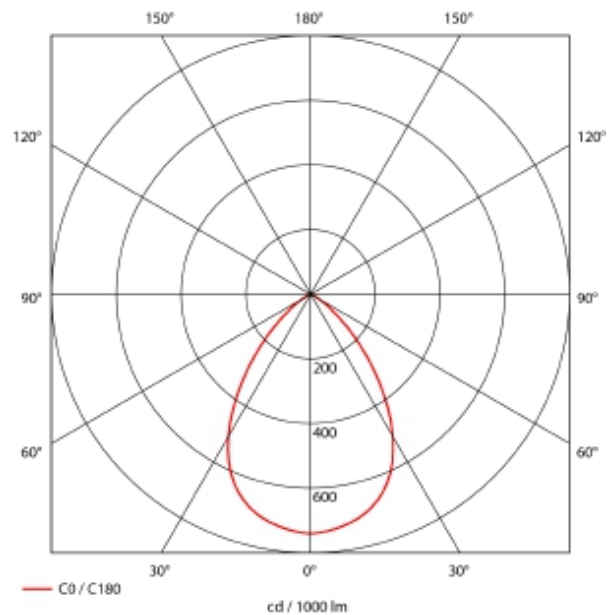

PRODUCT SHEET

Leila

Art. no: 15072-01-3

Lighting Solutions

Leila

190mm

SPECIFICATIONS

Lightsource Type:	LED (built in)
System Power [W]:	25W
CCT (Color Temperature):	3000K
CRI / Ra:	80
Lumen Output:	1877lm
Lumen LED (tc=25):	2340lm
Beam Angle:	72°
Lens (Diffuser):	Opal
Dimming:	None
System Voltage [V]:	230V 50Hz
Connection:	18i3 Quick connection
Mounting:	Recessed, Ceiling
Cut-out [mm]:	Ø190mm
Lifetime [h]:	L80B10: 100 000h
Lumen/W:	75lm/W
UGR (<=):	22
Color:	White
Height [mm]:	108mm
Width [mm]:	202mm
Weight [kg]:	1,15kg
To be recessed in insulation:	No