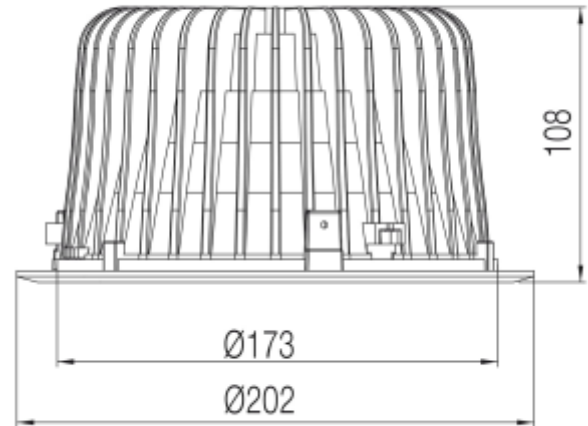

PRODUCT SHEET

Leila

Art. no: 15073-01-5-ddd

Lighting Solutions

Leila

 190mm

SPECIFICATIONS

Lightsource Type:	LED (built in)
System Power [W]:	25W
CCT (Color Temperature):	4000K
CRI / Ra:	80
Lumen Output:	1962lm
Lumen LED (tc=25):	2340lm
Beam Angle:	72°
Lens (Diffuser):	Opal
Dimming:	DALI
System Voltage [V]:	230V 50Hz
Connection:	18i5 DALI Quick connection
Mounting:	Recessed, Ceiling
Cut-out [mm]:	Ø190mm
Lifetime [h]:	L80B10: 100 000h
Lumen/W:	78lm/W
UGR (<=):	22
Color:	White
Height [mm]:	108mm
Width [mm]:	202mm
Weight [kg]:	1,15kg
To be recessed in insulation:	No

This bestseller has quickly become an industry standard within recessed general lighting. Leila is designed with opal diffuser and reflector, this ensures high lumen output with no glare.