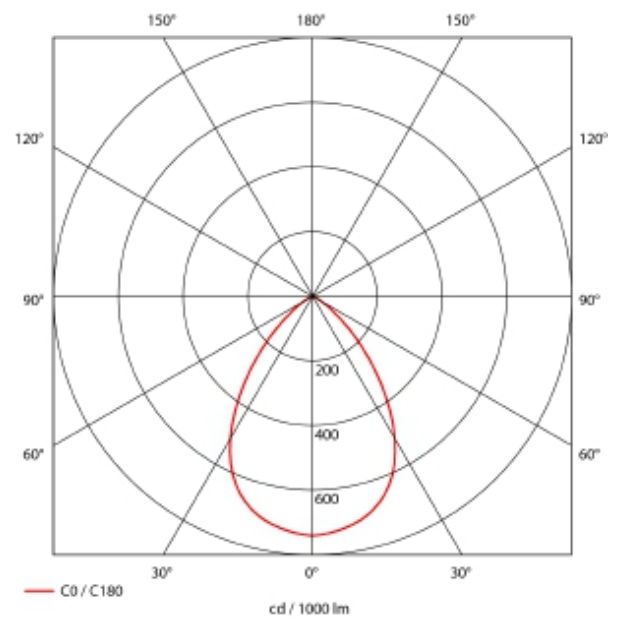

PRODUCT SHEET

Leila

Art. no: 15073-01-5-ddd

Lighting Solutions

Leila

 190mm

SPECIFICATIONS

Lightsource Type:	LED (built in)
System Power [W]:	25W
CCT (Color Temperature):	4000K
CRI / Ra:	80
Lumen Output:	1962lm
Lumen LED (tc=25):	2340lm
Beam Angle:	72°
Lens (Diffuser):	Opal
Dimming:	DALI
System Voltage [V]:	230V 50Hz
Connection:	18i5 DALI Quick connection
Mounting:	Recessed, Ceiling
Cut-out [mm]:	Ø190mm
Lifetime [h]:	L80B10: 100 000h
Lumen/W:	78lm/W
UGR (<=):	22
Color:	White
Height [mm]:	108mm
Width [mm]:	202mm
Weight [kg]:	1,15kg
To be recessed in insulation:	No