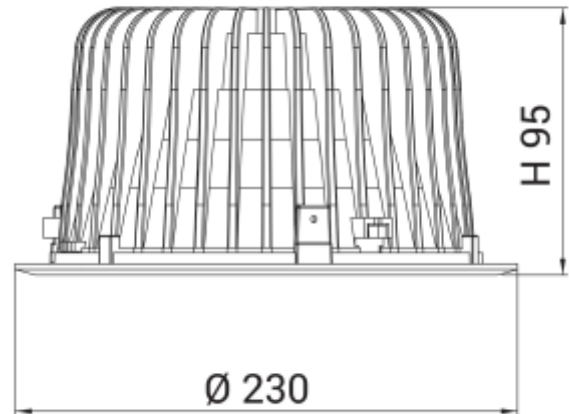

PRODUCT SHEET

Leila Maxi

Art. no: 15074-01-3

Lighting Solutions

Leila Maxi

210mm

SPECIFICATIONS

Lightsource Type:	LED (built in)
System Power [W]:	33W
CCT (Color Temperature):	3000K
CRI / Ra:	80
Lumen Output:	2597lm
Lumen LED (tc=25):	3700lm
Beam Angle:	72°
Lens (Diffuser):	Opal
Dimming:	None
System Voltage [V]:	230V 50Hz
Connection:	18i3 Quick connection
Mounting:	Recessed, Ceiling
Cut-out [mm]:	Ø210mm
Lifetime [h]:	L80B10: 100 000h
Lumen/W:	79lm/W
UGR (<=):	23
Color:	White
Height [mm]:	100mm
Width [mm]:	230mm
Weight [kg]:	1,6kg
To be recessed in insulation:	No

This bestseller has quickly become an industry standard within recessed general lighting. Leila is designed with opal diffuser and reflector, this ensures high lumen output with no glare. The luminaire has 18i3 connector and can be supplied with a variety of connector options.