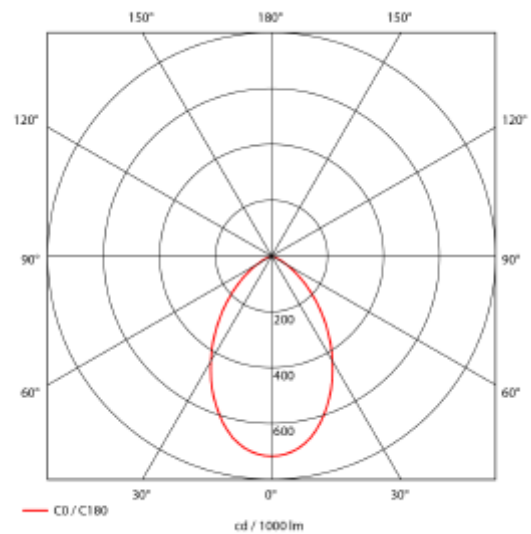

PRODUCT SHEET

Leila Maxi

Art. no: 15074-01-3

Lighting Solutions

Leila Maxi

210mm

SPECIFICATIONS

Lightsource Type:	LED (built in)
System Power [W]:	33W
CCT (Color Temperature):	3000K
CRI / Ra:	80
Lumen Output:	2597lm
Lumen LED (tc=25):	3700lm
Beam Angle:	72°
Lens (Diffuser):	Opal
Dimming:	None
System Voltage [V]:	230V 50Hz
Connection:	18i3 Quick connection
Mounting:	Recessed, Ceiling
Cut-out [mm]:	Ø210mm
Lifetime [h]:	L80B10: 100 000h
Lumen/W:	79lm/W
UGR (<=):	23
Color:	White
Height [mm]:	100mm
Width [mm]:	230mm
Weight [kg]:	1,6kg
To be recessed in insulation:	No