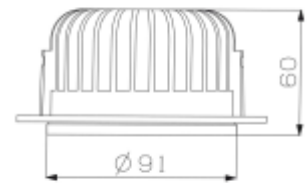

## PRODUCT SHEET

Torres Mini Fixed

Art. no: 17020-7-24-3

Lighting Solutions

# Torres Mini Fixed

105mm

Torres Mini Fixed is the perfect downlight for use when you need a lot of light, but have only a limited space regarding building height. The luminaire has a recessed LED light source, this secures a minimum of stray light. Torres Mini Fixed has an 18i3 connector and can be supplied with a variety of connector solutions.

### SPECIFICATIONS

Lightsource Type:	LED (built in)
System Power [W]:	23W
CCT (Color Temperature):	3000K
CRI / Ra:	80
Lumen LED (tc=25):	3200lm
Beam Angle:	24°
Lens (Diffuser):	Clear
Dimming:	None
System Voltage [V]:	230V 50Hz
Connection:	18i3 Quick connection
Mounting:	Recessed, Ceiling
Cut-out [mm]:	Ø105mm
Lumen/W:	114lm/W
MacAdam (SDCM):	3
Color:	White
Height [mm]:	60mm
Width [mm]:	120mm
Weight [kg]:	0,45kg
To be recessed in insulation:	No