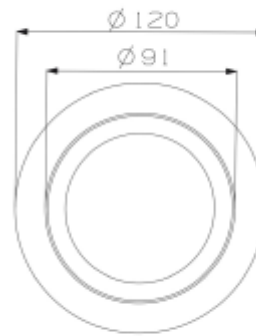

## PRODUCT SHEET

Torres Mini Fixed

Art. no: 17020-7-24-3

Lighting Solutions

# Torres Mini Fixed

105mm

Torres Mini Fixed is the perfect downlight for use when you need a lot of light, but have only a limited space regarding building height. The luminaire has a recessed LED light source, this secures a minimum of stray light. Torres Mini Fixed has an 18i3 connector and can be supplied with a variety of connector solutions.

### SPECIFICATIONS

Lightsource Type:	LED (built in)
System Power [W]:	23W
CCT (Color Temperature):	3000K
CRI / Ra:	80
Lumen LED (tc=25):	3200lm
Beam Angle:	24°
Lens (Diffuser):	Clear
Dimming:	None
System Voltage [V]:	230V 50Hz
Connection:	18i3 Quick connection
Mounting:	Recessed, Ceiling
Cut-out [mm]:	Ø105mm
Lumen/W:	114lm/W
MacAdam (SDCM):	3
Color:	White
Height [mm]:	60mm
Width [mm]:	120mm
Weight [kg]:	0,45kg
To be recessed in insulation:	No