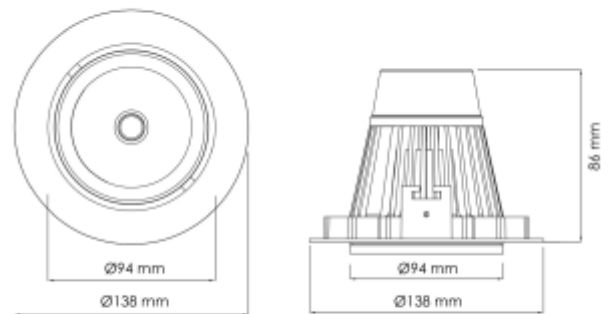

## PRODUCT SHEET

Torres Mini  
Art. no: 17030-6-40-2

Lighting Solutions

# Torres Mini

125mm

### SPECIFICATIONS

Lightsource Type:	LED (built in)
System Power [W]:	23W
CCT (Color Temperature):	3000K
CRI / Ra:	80
Lumen Output:	3080lm
Lumen LED (tc=25):	3450lm
Beam Angle:	40°
Lens (Diffuser):	Clear
Dimming:	None
System Voltage [V]:	230V 50Hz
Connection:	18i3 Quick connection
Mounting:	Recessed, Ceiling
Cut-out [mm]:	Ø125mm
Lumen/W:	136lm/W
UGR (<=):	17
MacAdam (SDCM):	3
Color:	Black
Length [mm]:	138mm
Height [mm]:	86mm
Width [mm]:	94mm
To be recessed in insulation:	No

This is by far our most popular mini" downlight and it offers huge flexibility, tiltable up to 25 degrees. This downlight has a recessed light source giving a minimum of stray light. The Torres Mini can be supplied with a variety of connector solutions.