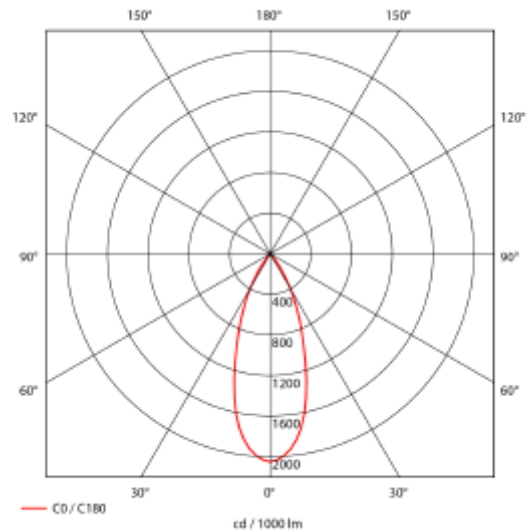

### SPECIFICATIONS

Lightsource Type:	LED (built in)
System Power [W]:	23W
CCT (Color Temperature):	3000K
CRI / Ra:	80
Lumen Output:	3080lm
Lumen LED (tc=25):	3450lm
Beam Angle:	40°
Lens (Diffuser):	Clear
Dimming:	None
System Voltage [V]:	230V 50Hz
Connection:	18i3 Quick connection
Mounting:	Recessed, Ceiling
Cut-out [mm]:	Ø125mm
Lumen/W:	136lm/W
UGR (<=):	17
MacAdam (SDCM):	3
Color:	Black
Length [mm]:	138mm
Height [mm]:	86mm
Width [mm]:	94mm
To be recessed in insulation:	No