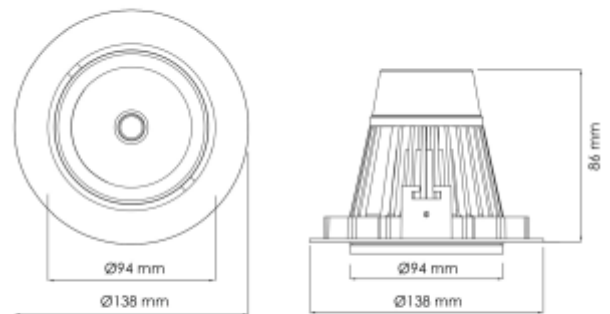

PRODUCT SHEET

Torres Mini

Art. no: 17030-7-20-3

Lighting Solutions

Torres Mini

 125mm

This is by far our most popular mini" downlight and it offers huge flexibility, tiltable up to 25 degrees. This downlight has a recessed light source giving a minimum of stray light. The Torres Mini can be supplied with a variety of connector solutions.

SPECIFICATIONS

Lightsource Type:	LED (built in)
System Power [W]:	22W
CCT (Color Temperature):	3000K
CRI / Ra:	80
Lumen Output:	2730lm
Lumen LED (tc=25):	3650lm
Beam Angle:	20°
Lens (Diffuser):	Clear
Dimming:	None
System Voltage [V]:	230V 50Hz
Connection:	18i3 Quick connection
Mounting:	Recessed, Ceiling
Cut-out [mm]:	Ø125mm
Color:	White
Length [mm]:	138mm
Height [mm]:	86mm
Width [mm]:	94mm
To be recessed in insulation:	No