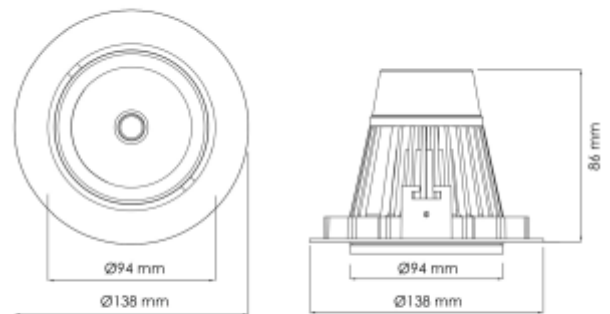

PRODUCT SHEET

Torres Mini

Art. no: 17030-7-30-2

Lighting Solutions

Torres Mini

 125mm

This is by far our most popular mini" downlight and it offers huge flexibility, tiltable up to 25 degrees. This downlight has a recessed light source giving a minimum of stray light. The Torres Mini can be supplied with a variety of connector solutions.

SPECIFICATIONS

Lightsource Type:	LED (built in)
System Power [W]:	22W
CCT (Color Temperature):	3000K
CRI / Ra:	80
Lumen Output:	2832lm
Lumen LED (tc=25):	3650lm
Beam Angle:	30°
Lens (Diffuser):	Clear
Dimming:	None
System Voltage [V]:	230V 50Hz
Connection:	18i3 Quick connection
Mounting:	Recessed, Ceiling
Cut-out [mm]:	Ø125mm
Color:	Black
Length [mm]:	138mm
Height [mm]:	86mm
Width [mm]:	94mm
To be recessed in insulation:	No