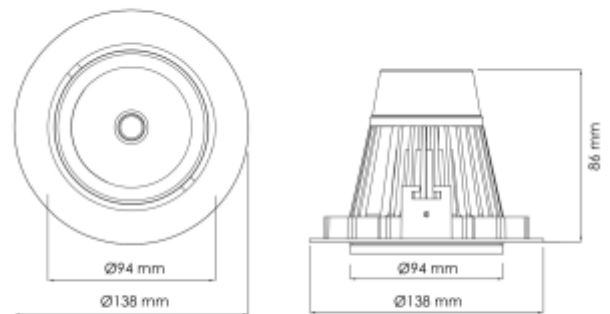

PRODUCT SHEET

Torres Mini

Art. no: 17030-7-40-1

Lighting Solutions

Torres Mini

 125mm

This is by far our most popular mini" downlight and it offers huge flexibility, tiltable up to 25 degrees. This downlight has a recessed light source giving a minimum of stray light. The Torres Mini can be supplied with a variety of connector solutions.

SPECIFICATIONS

| | |
|-------------------------------|-----------------------|
| Lightsource Type: | LED (built in) |
| System Power [W]: | 22W |
| CCT (Color Temperature): | 3000K |
| CRI / Ra: | 80 |
| Lumen Output: | 2780lm |
| Lumen LED (tc=25): | 3650lm |
| Beam Angle: | 40° |
| Lens (Diffuser): | Clear |
| Dimming: | None |
| System Voltage [V]: | 230V 50Hz |
| Connection: | 18i3 Quick connection |
| Mounting: | Recessed, Ceiling |
| Cut-out [mm]: | Ø125mm |
| Color: | Grey |
| Length [mm]: | 138mm |
| Height [mm]: | 86mm |
| Width [mm]: | 94mm |
| To be recessed in insulation: | No |