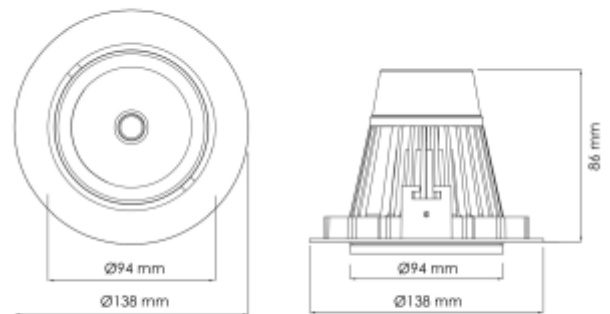

PRODUCT SHEET

Torres Mini

Art. no: 17040-7-40-3

Lighting Solutions

Torres Mini

 125mm

This is by far our most popular mini" downlight and it offers huge flexibility, tiltable up to 25 degrees. This downlight has a recessed light source giving a minimum of stray light. The Torres Mini can be supplied with a variety of connector solutions.

SPECIFICATIONS

Lightsource Type:	LED (built in)
System Power [W]:	21W
CCT (Color Temperature):	4000K
CRI / Ra:	90
Lumen LED (tc=25):	3000lm
Beam Angle:	40°
Lens (Diffuser):	Clear
Dimming:	None
System Voltage [V]:	230V 50Hz
Connection:	18i3 Quick connection
Mounting:	Recessed, Ceiling
Cut-out [mm]:	Ø125mm
MacAdam (SDCM):	3
Color:	White
Length [mm]:	138mm
Height [mm]:	86mm
Width [mm]:	94mm
To be recessed in insulation:	No