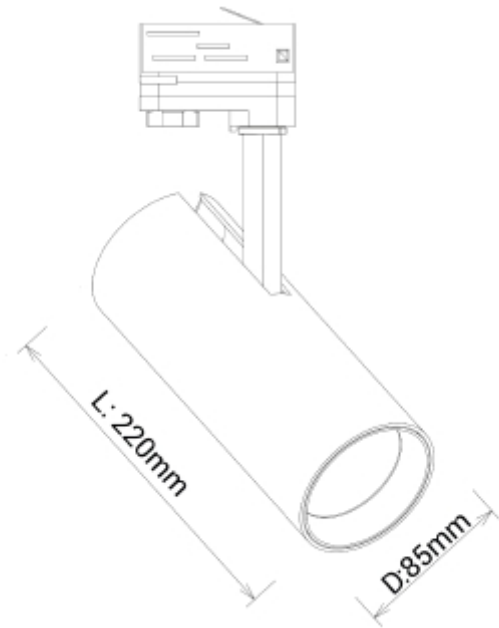

## FDV SPEC SHEET

Cylinder 85

Art. no: 17155-7-15-2

## Cylinder 85

Art. no: 17155-7-15-2

### LIGHT TECHNICAL

Lightsource Type:	LED (built in)
Lumen Output:	2328
Lumen LED (tc=25):	3250
Beam Angle:	15°
CCT (Color Temperature):	3000
CRI / Ra:	90
Color Code:	930
Lens (Diffuser):	Clear
UGR (<=):	19

### PRODUCT

Ingress Protection:	IP20
Color:	Black
Length [mm]:	220
Height [mm]:	250
Width [mm]:	85
Weight [kg]:	1,2