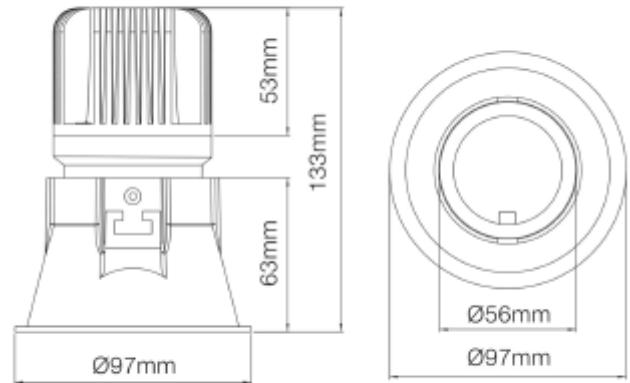

## FDV SPEC SHEET

Trimo Micro

Art. no: 18015-7-30-2

Lighting Solutions

 90mm

### LIGHT TECHNICAL

Lightsource Type:	LED (built in)
Lumen Output:	1205
Lumen LED (tc=25):	2150
Beam Angle:	30°
CCT (Color Temperature):	3000
CRI / Ra:	80
Color Code:	830
MacAdam (SDCM):	3
Lens (Diffuser):	Clear

### MOUNTING / CONNECTION

Connection:	18i3 Quick connection
Cut-out [mm]:	Ø90
Mounting:	Recessed, Ceiling

### PRODUCT

To be recessed in insulation:	No
Ingress Protection:	IP20
Lifetime [h]:	L80B10: 50.000
Color:	Black
Height [mm]:	140
Width [mm]:	95
Weight [kg]:	0,65