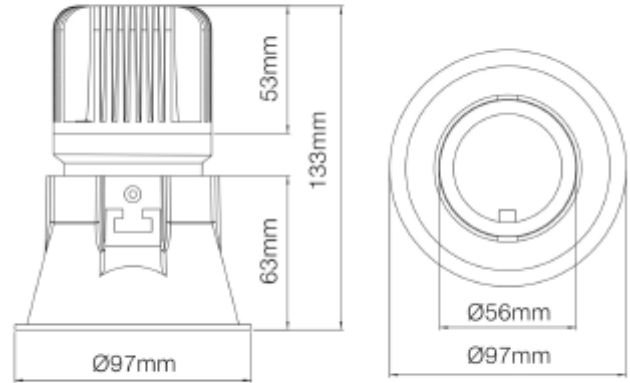

FDV SPEC SHEET

Trimo Micro
Art. no: 18015-7-50-3

 90mm

Trimo Micro

Art. no: 18015-7-50-3

LIGHT TECHNICAL

Lightsource Type:	LED (built in)
Lumen Output:	1318
Lumen LED (tc=25):	2150
Beam Angle:	50°
CCT (Color Temperature):	3000
CRI / Ra:	80
Color Code:	830
MacAdam (SDCM):	3
Lens (Diffuser):	Clear

MOUNTING / CONNECTION

Connection:	18i3 Quick connection
Cut-out [mm]:	Ø90
Mounting:	Recessed, Ceiling

ELECTRICAL DATA

Dimming:	None
System Power [W]:	13
System Voltage [V]:	230V 50Hz
Protection Class:	2
Max load pr circuit - B10:	72
Max load pr circuit - B16:	115
Max load pr circuit - C10:	90
Max load pr circuit - C16:	144
Inrush current I _{max} [A]:	5
Inrush current time [µs]:	100
Socket / Cap-Base:	N/A
Current Output [mA]:	350
Voltage Forward Min [V]:	31,7
Voltage Forward Max [V]:	36,3

FDV SPEC SHEET

Trimo Micro

Art. no: 18015-7-50-3

Lighting Solutions

PRODUCT

To be recessed in insulation:	No
Ingress Protection:	IP20
Lifetime [h]:	L80B10: 50.000
Color:	White
Height [mm]:	140
Width [mm]:	95
Weight [kg]:	0,65