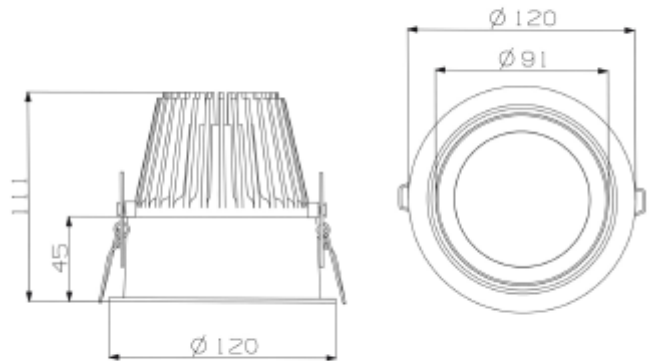

## FDV SPEC SHEET

Trimo Mini

Art. no: 18020-7-24-2

Lighting Solutions

112mm

### MOUNTING / CONNECTION

Connection:	18i3 Quick connection
Cut-out [mm]:	Ø112
Mounting:	Recessed, Ceiling

### PRODUCT

To be recessed in insulation:	No
Ingress Protection:	IP20
Color:	Black
Height [mm]:	110
Width [mm]:	122
Weight [kg]:	0,7