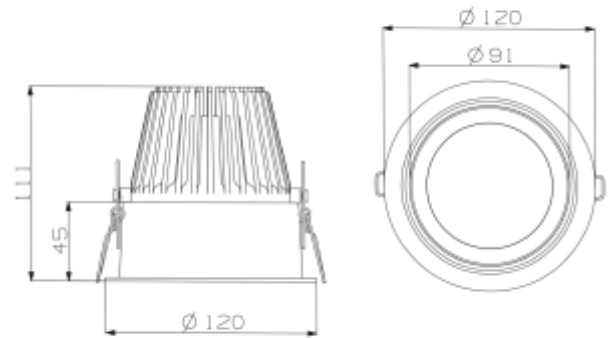

# Trimo Mini

 112mm

Our Trimo range of downlights guarantees a minimum of stray light. This is accomplished by using a recessed LED light source. This model requires a hole dimension of 112mm in diameter making it very versatile providing very powerful light. The Trimo Mini has a 18i3 connector and is supplied with a variety of connector solutions.

### SPECIFICATIONS

Lightsource Type:	LED (built in)
System Power [W]:	24W
CCT (Color Temperature):	3000K
CRI / Ra:	80
Lumen Output:	3050lm
Lumen LED (tc=25):	3650lm
Beam Angle:	30°
Lens (Diffuser):	Clear
Dimming:	DALI
System Voltage [V]:	230V 50Hz
Connection:	18i5 DALI Quick connection
Mounting:	Recessed, Ceiling
Cut-out [mm]:	Ø112mm
Lumen/W:	127lm/W
MacAdam (SDCM):	3
Color:	White
Height [mm]:	110mm
Width [mm]:	122mm
Weight [kg]:	0,7kg
To be recessed in insulation:	No