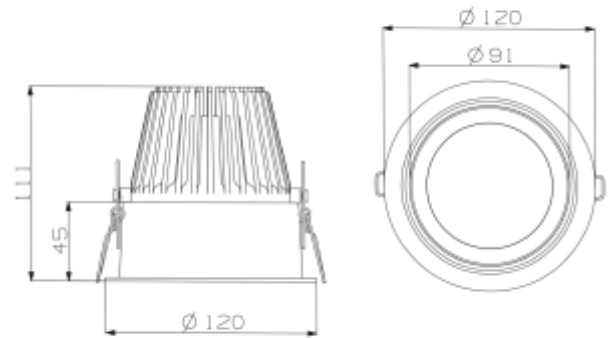

PRODUCT SHEET

Trimo Mini

Art. no: 18020-7-40-2-ddd

Lighting Solutions

Trimo Mini

 112mm

Our Trimo range of downlights guarantees a minimum of stray light. This is accomplished by using a recessed LED light source. This model requires a hole dimension of 112mm in diameter making it very versatile providing very powerful light. The Trimo Mini has a 18i3 connector and is supplied with a variety of connector solutions.

SPECIFICATIONS

Lightsource Type:	LED (built in)
System Power [W]:	24W
CCT (Color Temperature):	3000K
CRI / Ra:	80
Lumen Output:	2890lm
Lumen LED (tc=25):	3650lm
Beam Angle:	40°
Lens (Diffuser):	Clear
Dimming:	DALI
System Voltage [V]:	230V 50Hz
Connection:	18i5 DALI Quick connection
Mounting:	Recessed, Ceiling
Cut-out [mm]:	Ø112mm
Lumen/W:	121lm/W
MacAdam (SDCM):	3
Color:	Black
Height [mm]:	110mm
Width [mm]:	122mm
Weight [kg]:	0,7kg
To be recessed in insulation:	No