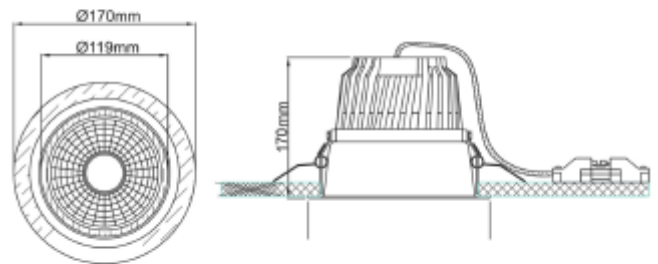

FDV SPEC SHEET

Trimo

Art. no: 18045-7-20-3

Lighting Solutions

 155mm

Trimo

Art. no: 18045-7-20-3

LIGHT TECHNICAL

Lightsource Type:	LED (built in)
Lumen Output:	3750
Lumen LED (tc=25):	4750
Beam Angle:	20°
CCT (Color Temperature):	3000
CRI / Ra:	80
Color Code:	830
MacAdam (SDCM):	3
Lens (Diffuser):	Clear

MOUNTING / CONNECTION

Connection:	18i3 Quick connection
Cut-out [mm]:	Ø155
Mounting:	Recessed, Ceiling

ELECTRICAL DATA

Dimming:	None
System Power [W]:	31
System Voltage [V]:	230V 50Hz
Protection Class:	2
Max load pr circuit - B10:	14
Max load pr circuit - B16:	24
Max load pr circuit - C10:	24
Max load pr circuit - C16:	40
Inrush current I _{max} [A]:	25
Inrush current time [µs]:	150
Socket / Cap-Base:	N/A
Current Output [mA]:	800
Voltage Forward Min [V]:	29,6
Voltage Forward Max [V]:	39,5

FDV SPEC SHEET

Trimo

Art. no: 18045-7-20-3

Lighting Solutions

PRODUCT

To be recessed in insulation:	No
Ingress Protection:	IP20
Lifetime [h]:	L80B10: 60 000
Color:	White
Length [mm]:	170
Height [mm]:	170
Width [mm]:	170
Weight [kg]:	1,4