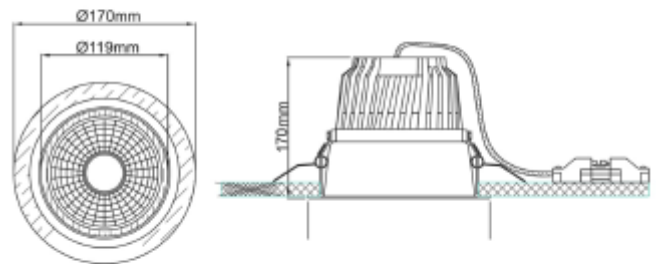

## FDV SPEC SHEET

Trimo

Art. no: 18045-7-30-2

Lighting Solutions

155mm

### MOUNTING / CONNECTION

Connection:	18i3 Quick connection
Cut-out [mm]:	Ø155
Mounting:	Recessed, Ceiling

### PRODUCT

To be recessed in insulation:	No
Ingress Protection:	IP20
Lifetime [h]:	L80B10: 60 000
Color:	Black
Length [mm]:	170
Height [mm]:	170
Width [mm]:	170
Weight [kg]:	1,4