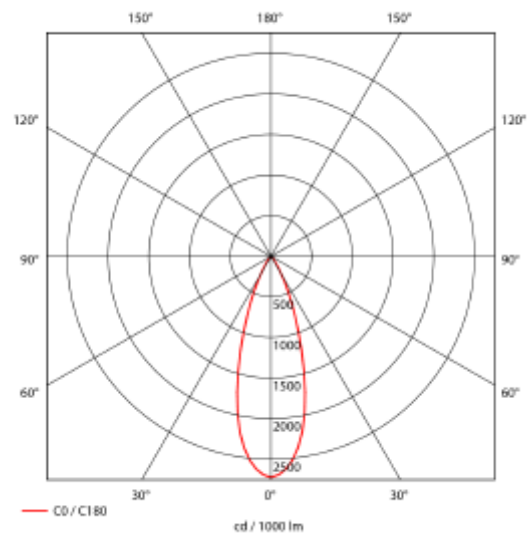

PRODUCT SHEET

Trimo

Art. no: 18045-7-30-3

Lighting Solutions

Trimo

 155mm

SPECIFICATIONS

| | |
|-------------------------------|-----------------------|
| Lightsource Type: | LED (built in) |
| System Power [W]: | 31W |
| CCT (Color Temperature): | 3000K |
| CRI / Ra: | 80 |
| Lumen Output: | 3820lm |
| Lumen LED (tc=25): | 4750lm |
| Beam Angle: | 30° |
| Lens (Diffuser): | Clear |
| Dimming: | None |
| System Voltage [V]: | 230V 50Hz |
| Connection: | 18i3 Quick connection |
| Mounting: | Recessed, Ceiling |
| Cut-out [mm]: | Ø155mm |
| Lifetime [h]: | L80B10: 60 000h |
| Lumen/W: | 123lm/W |
| MacAdam (SDCM): | 3 |
| Color: | White |
| Length [mm]: | 170mm |
| Height [mm]: | 170mm |
| Width [mm]: | 170mm |
| Weight [kg]: | 1,4kg |
| To be recessed in insulation: | No |