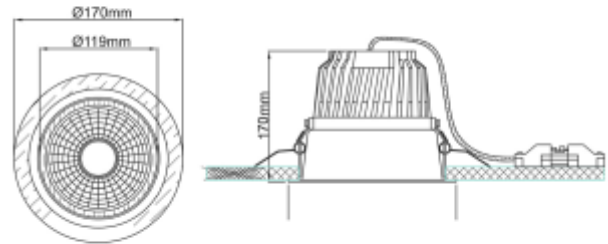

PRODUCT SHEET

Trimo

Art. no: 18045-7-30-3

Lighting Solutions

Trimo

 155mm

SPECIFICATIONS

| | |
|-------------------------------|-----------------------|
| Lightsource Type: | LED (built in) |
| System Power [W]: | 31W |
| CCT (Color Temperature): | 3000K |
| CRI / Ra: | 80 |
| Lumen Output: | 3820lm |
| Lumen LED (tc=25): | 4750lm |
| Beam Angle: | 30° |
| Lens (Diffuser): | Clear |
| Dimming: | None |
| System Voltage [V]: | 230V 50Hz |
| Connection: | 18i3 Quick connection |
| Mounting: | Recessed, Ceiling |
| Cut-out [mm]: | Ø155mm |
| Lifetime [h]: | L80B10: 60 000h |
| Lumen/W: | 123lm/W |
| MacAdam (SDCM): | 3 |
| Color: | White |
| Length [mm]: | 170mm |
| Height [mm]: | 170mm |
| Width [mm]: | 170mm |
| Weight [kg]: | 1,4kg |
| To be recessed in insulation: | No |

Tired of downlights giving obtrusive annoying stray light? Our Trimo range of downlights guarantees a minimum of stray light, this is accomplished by using a recessed LED light source. The Trimo range has a 18i3 connector and can be supplied with a variety of connector solutions.