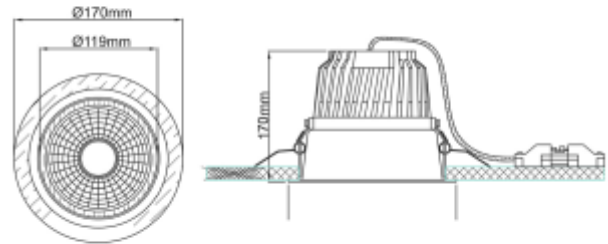

# Trimo

 155mm

Tired of downlights giving obtrusive annoying stray light? Our Trimo range of downlights guarantees a minimum of stray light, this is accomplished by using a recessed LED light source. The Trimo range has a 18i3 connector and can be supplied with a variety of connector solutions.

### SPECIFICATIONS

Lightsource Type:	LED (built in)
System Power [W]:	31W
CCT (Color Temperature):	3000K
CRI / Ra:	80
Lumen Output:	3580lm
Lumen LED (tc=25):	4750lm
Beam Angle:	60°
Lens (Diffuser):	Clear
Dimming:	DALI
System Voltage [V]:	230V 50Hz
Connection:	18i5 DALI Quick connection
Mounting:	Recessed, Ceiling
Cut-out [mm]:	Ø155mm
Lifetime [h]:	L80B10: 60 000h
Lumen/W:	116lm/W
MacAdam (SDCM):	3
Color:	White
Length [mm]:	170mm
Height [mm]:	170mm
Width [mm]:	170mm
Weight [kg]:	1,4kg
To be recessed in insulation:	No