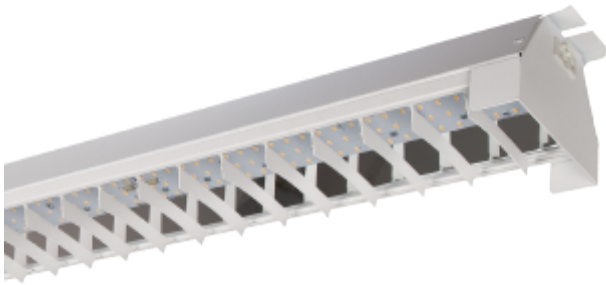

## FDV SPEC SHEET

Industri  
Art. no: 19100-5-4-1

### LIGHT TECHNICAL

Lightsource Type:	LED (built in)
Lumen Output:	8360
Beam Angle:	87-95°
CCT (Color Temperature):	3000
CRI / Ra:	80
Color Code:	830
Lens (Diffuser):	Louvre
UGR (<=):	23

### PRODUCT

Ingress Protection:	IP20
Color:	Grey
Length [mm]:	1270
Height [mm]:	103
Width [mm]:	135
Weight [kg]:	4