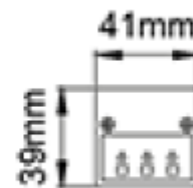

### SPECIFICATIONS

|                          |                 |
|--------------------------|-----------------|
| Lightsource Type:        | LED (built in)  |
| System Power [W]:        | 24W             |
| CCT (Color Temperature): | 3000K           |
| CRI / Ra:                | 80              |
| Lumen Output:            | 1625lm          |
| Lumen LED (tc=25):       | 2500lm          |
| Beam Angle:              | 110             |
| Lens (Diffuser):         | Clear           |
| Dimming:                 | None            |
| Connection:              | Track 3-Circuit |
| Mounting:                | Track, Ceiling  |
| Color:                   | Black           |
| Length [mm]:             | 1135mm          |
| Height [mm]:             | 60mm            |
| Width [mm]:              | 41mm            |
| Weight [kg]:             | 1,4kg           |