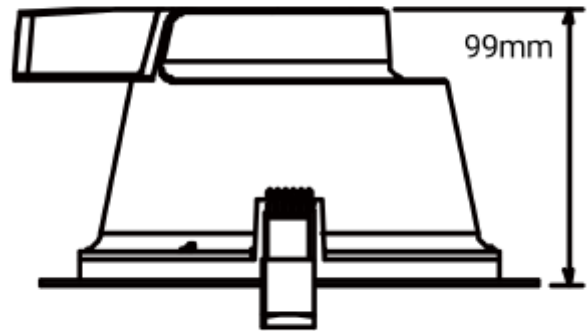

FDV SPEC SHEET

Proxima

Art. no: 2100-90-3

Lighting Solutions

 200-210mm

228mm

Proxima

Art. no: 2100-90-3

LIGHT TECHNICAL

Lightsource Type:	LED (built in)
Lumen Output:	1910 (4000K)
Lumen LED (tc=25):	1950
Beam Angle:	90
CCT (Color Temperature):	3/4/5700
CRI / Ra:	80
Color Code:	840
MacAdam (SDCM):	3
Lens (Diffuser):	Clear

MOUNTING / CONNECTION

Connection:	QuickConnect
Cut-out [mm]:	Ø200-Ø210
Mounting:	Recessed, Ceiling

ELECTRICAL DATA

Dimming:	None
System Power [W]:	18
System Voltage [V]:	230V 50Hz
Protection Class:	2
Max load pr circuit - B10:	33
Max load pr circuit - B16:	53
Max load pr circuit - C10:	33
Max load pr circuit - C16:	53
Inrush current I _{max} [A]:	95,2
Inrush current time [µs]:	20
Socket / Cap-Base:	N/A
Current Output [mA]:	150
Voltage Forward Min [V]:	65
Voltage Forward Max [V]:	75

FDV SPEC SHEET

Proxima

Art. no: 2100-90-3

Lighting Solutions

PRODUCT

To be recessed in insulation:	No
Ingress Protection:	IP54
Impact Protection:	IK06
Lifetime [h]:	L80B10: 50.000
Color:	White
Height [mm]:	98
Width [mm]:	228