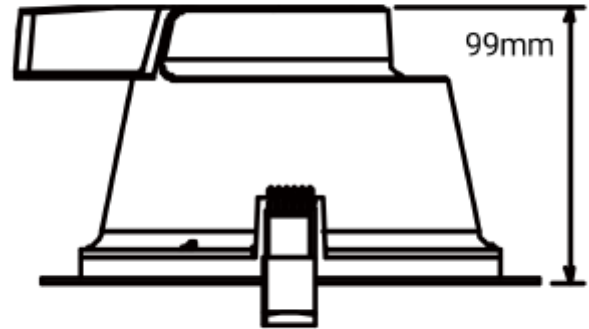

FDV SPEC SHEET

Proxima

Art. no: 2101-90-3

Lighting Solutions

 200-210mm

228mm

Proxima

Art. no: 2101-90-3

LIGHT TECHNICAL

Lightsource Type:	LED (built in)
Lumen Output:	2550(4000K)
Lumen LED (tc=25):	2700
Beam Angle:	90
CCT (Color Temperature):	3/4/5700
CRI / Ra:	80
Color Code:	830/840/857
MacAdam (SDCM):	3
Lens (Diffuser):	Clear

MOUNTING / CONNECTION

Connection:	QuickConnect
Cut-out [mm]:	Ø200-Ø210
Mounting:	Recessed, Ceiling

ELECTRICAL DATA

Dimming:	None
System Power [W]:	25
System Voltage [V]:	230V 50Hz
Protection Class:	2
Max load pr circuit - B10:	24
Max load pr circuit - B16:	38
Max load pr circuit - C10:	24
Max load pr circuit - C16:	38
Inrush current I _{max} [A]:	106
Inrush current time [µs]:	8
Socket / Cap-Base:	N/A
Current Output [mA]:	150
Voltage Forward Min [V]:	65
Voltage Forward Max [V]:	75

FDV SPEC SHEET

Proxima

Art. no: 2101-90-3

Lighting Solutions

PRODUCT

To be recessed in insulation:	No
Ingress Protection:	IP54
Impact Protection:	IK06
Lifetime [h]:	L80B10: 50.000
Color:	White
Height [mm]:	98
Width [mm]:	228