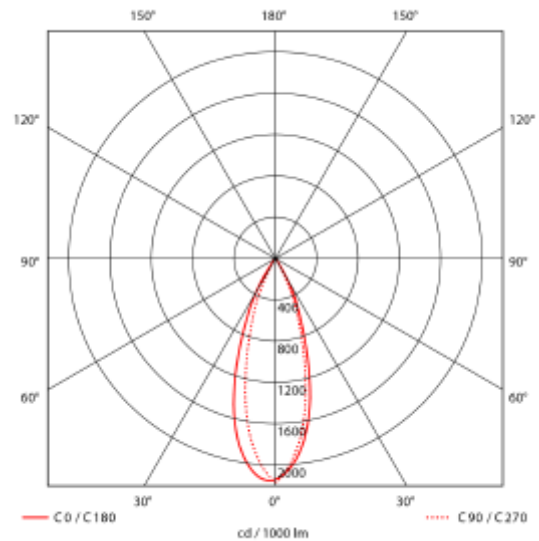

# Acrux Adjustable

82-88mm

### SPECIFICATIONS

Lightsource Type:	LED (built in)
System Power [W]:	10W
CCT (Color Temperature):	2700K
CRI / Ra:	90
Lumen Output:	650lm
Lumen LED (tc=25):	650lm
Beam Angle:	36°
Lens (Diffuser):	Clear
Dimming:	Phase-Cut
System Voltage [V]:	230V 50Hz
Connection:	QuickConnect
Mounting:	Recessed, Ceiling
Cut-out [mm]:	Ø82-Ø88mm
Lifetime [h]:	L80B10: 50.000h
Lumen/W:	61lm/W
MacAdam (SDCM):	3
Color:	White
Height [mm]:	55mm
Width [mm]:	95mm
To be recessed in insulation:	No