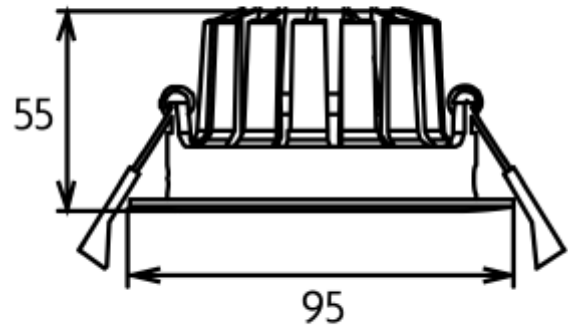

# Acrux Adjustable

82-88mm

### SPECIFICATIONS

Lightsource Type:	LED (built in)
System Power [W]:	10W
CCT (Color Temperature):	2700K
CRI / Ra:	90
Lumen Output:	650lm
Lumen LED (tc=25):	650lm
Beam Angle:	36°
Lens (Diffuser):	Clear
Dimming:	Phase-Cut
System Voltage [V]:	230V 50Hz
Connection:	QuickConnect
Mounting:	Recessed, Ceiling
Cut-out [mm]:	Ø82-Ø88mm
Lifetime [h]:	L80B10: 50.000h
Lumen/W:	61lm/W
MacAdam (SDCM):	3
Color:	White
Height [mm]:	55mm
Width [mm]:	95mm
To be recessed in insulation:	No