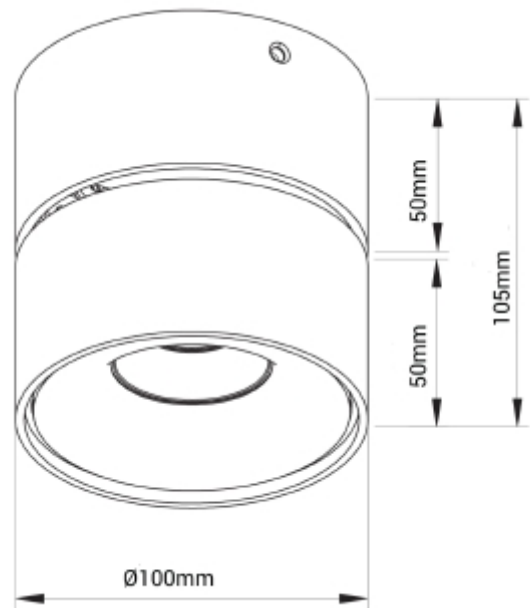

FDV SPEC SHEET

Zap-On

Art. no: 2104-2-34-3

Lighting Solutions

Zap-On

Art. no: 2104-2-34-3

LIGHT TECHNICAL

Lightsource Type:	LED (built in)
Lumen LED (tc=25):	900
Beam Angle:	34
CCT (Color Temperature):	3000
CRI / Ra:	80
Color Code:	830
Lens (Diffuser):	Clear
UGR (<=):	22

MOUNTING / CONNECTION

Connection:	QuickConnect
Mounting:	Surface, Wall, Ceiling

PRODUCT

Ingress Protection:	IP20
Color:	White
Height [mm]:	105
Width [mm]:	100

ELECTRICAL DATA

Dimming:	Phase-Cut
System Power [W]:	11
System Voltage [V]:	230V 50Hz
Protection Class:	1
Socket / Cap-Base:	N/A
Current Output [mA]:	500