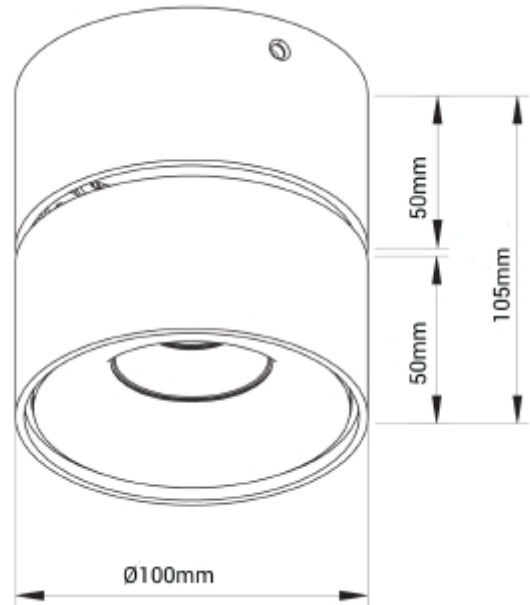

FDV SPEC SHEET

Zap-On

Art. no: 2104-34-2

Lighting Solutions

Zap-On

Art. no: 2104-34-2

LIGHT TECHNICAL

Lightsource Type:	LED (built in)
Lumen Output:	828
Lumen LED (tc=25):	900
Beam Angle:	34
CCT (Color Temperature):	3000
CRI / Ra:	80
Color Code:	830
Lens (Diffuser):	Clear
UGR (<=):	22

MOUNTING / CONNECTION

Connection:	QuickConnect
Mounting:	Surface, Wall, Ceiling

PRODUCT

Ingress Protection:	IP20
Color:	Black
Height [mm]:	105
Width [mm]:	100

ELECTRICAL DATA

Dimming:	Phase-Cut
System Power [W]:	11
System Voltage [V]:	230V 50Hz
Protection Class:	1
Socket / Cap-Base:	N/A
Current Output [mA]:	500