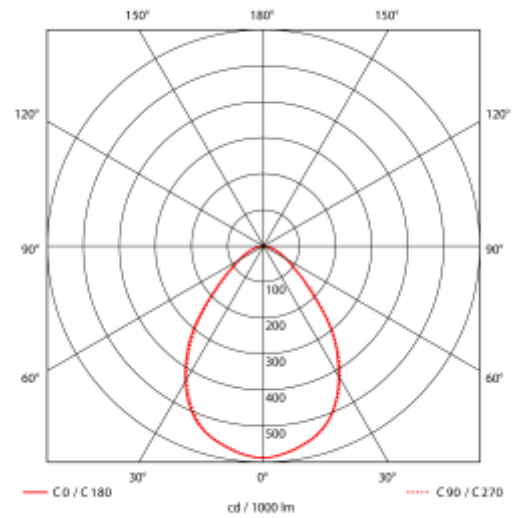

# Antares

 230-260mm

### SPECIFICATIONS

Lightsource Type:	LED (built in)
System Power [W]:	30W
CCT (Color Temperature):	3/4/5700
CRI / Ra:	80
Lumen Output:	3230 (4000K)lm
Lumen LED (tc=25):	3550lm
Beam Angle:	90
Lens (Diffuser):	Micropris.
Dimming:	Depending on Driver
System Voltage [V]:	230V 50Hz
Connection:	Depending on driver
Mounting:	Recessed, Ceiling
Cut-out [mm]:	Ø230-Ø260mm
Lifetime [h]:	L80B10: 100 000h
MacAdam (SDCM):	3
Color:	White
Height [mm]:	52mm
Width [mm]:	280mm
To be recessed in insulation:	No