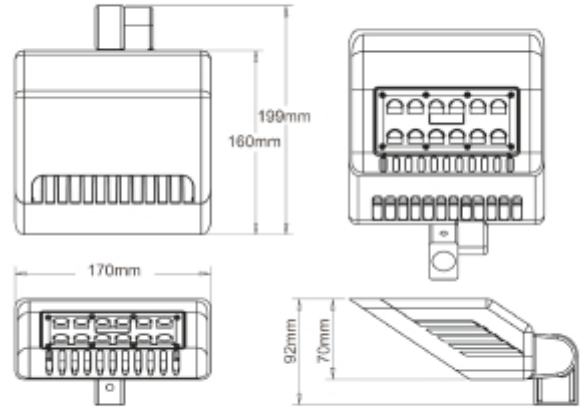

FDV SPEC SHEET

Sign Today
Art. no: 2127-3

Lighting Solutions

Sign Today

Art. no: 2127-3

LIGHT TECHNICAL

Lightsource Type:	LED (built in)
Lumen Output:	3600
Beam Angle:	150°X60°
CCT (Color Temperature):	4000
Color Code:	740
MacAdam (SDCM):	3
Lens (Diffuser):	Clear

MOUNTING / CONNECTION

Connection:	Terminal
Mounting:	Surface, Wall, Sign

ELECTRICAL DATA

Dimming:	None
System Power [W]:	40
System Voltage [V]:	230V 50Hz
Protection Class:	1
Max load pr circuit - B10:	26
Max load pr circuit - B16:	42
Max load pr circuit - C10:	30
Max load pr circuit - C16:	48
Socket / Cap-Base:	N/A

FDV SPEC SHEET

Sign Today

Art. no: 2127-3

Lighting Solutions

PRODUCT

Ingress Protection:	IP65
Impact Protection:	IK08
Operating Temperature [°C]:	-25 - 40
Color:	White
RAL:	RAL9003
Length [mm]:	170
Height [mm]:	199
Width [mm]:	92
Weight [kg]:	1,1
Housing Material :	Aluminium