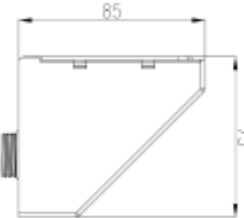

## PRODUCT SHEET

Sign Today Wall Bracket BK for 2127-2

Art. no: 2130-2-2

*Lighting Solutions*

### SPECIFICATIONS

Color:	Black
Length:	82mm
Height:	87mm
Width:	75mm
Weight:	0,22kg