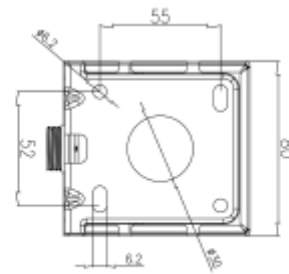

## PRODUCT SHEET

Sign Today Wall Bracket BK for 2127-2

Art. no: 2130-2-2

*Lighting Solutions*

### SPECIFICATIONS

Color:	Black
Length:	82mm
Height:	87mm
Width:	75mm
Weight:	0,22kg