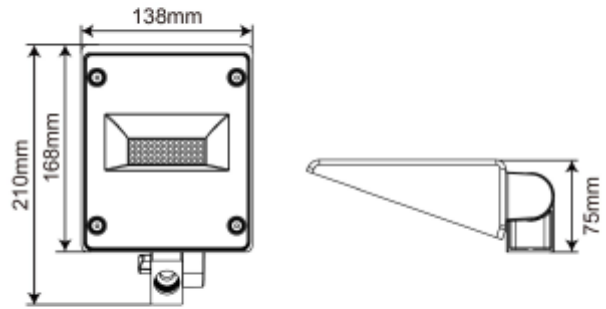

PRODUCT SHEET

Sign Today Mini

Art. no: 2131-2

Lighting Solutions

Sign Today Mini

Sign Today Mini comes with a 105x90° beam angle. The luminaire is manufactured in die cast aluminum. Sign Today has built-in LED driver and comes with 1m cable.

50cm stick or wall bracket must be ordered separately. See accessories for options.

SPECIFICATIONS

Lightsource Type:	LED (built in)
System Power [W]:	18W
CCT (Color Temperature):	4000K
CRI / Ra:	80
Lumen Output:	2421lm
Lumen LED (tc=25):	2600lm
Beam Angle:	105°X90°
Lens (Diffuser):	Clear
Dimming:	None
System Voltage [V]:	230V 50Hz
Connection:	Terminal
Mounting:	Surface, Wall
Lumen/W:	135lm/W
MacAdam (SDCM):	3
Color:	Black
Length [mm]:	170mm
Height [mm]:	70mm
Width [mm]:	140mm
Weight [kg]:	0,9kg