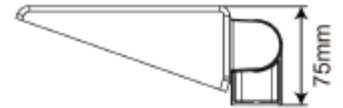

FDV SPEC SHEET

Sign Today Mini

Art. no: 2131-3

Sign Today Mini

Art. no: 2131-3

LIGHT TECHNICAL

Lightsource Type:	LED (built in)
Lumen Output:	2421
Lumen LED (tc=25):	2600
Beam Angle:	105°X90°
CCT (Color Temperature):	4000
CRI / Ra:	80
Color Code:	840
MacAdam (SDCM):	3
Lens (Diffuser):	Clear

MOUNTING / CONNECTION

Connection:	Terminal
Mounting:	Surface, Wall

ELECTRICAL DATA

Dimming:	None
System Power [W]:	18
System Voltage [V]:	230V 50Hz
Protection Class:	1
Max load pr circuit - B10:	60
Max load pr circuit - B16:	96
Max load pr circuit - C10:	69
Max load pr circuit - C16:	110
Socket / Cap-Base:	N/A
Current Output [mA]:	980