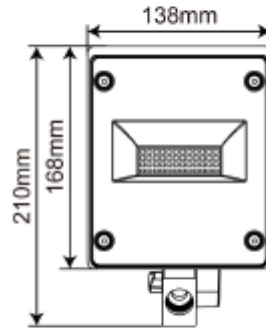

FDV SPEC SHEET

Sign Today Mini

Art. no: 2131-3

Sign Today Mini

Art. no: 2131-3

LIGHT TECHNICAL

Lightsource Type:	LED (built in)
Lumen Output:	2421
Lumen LED (tc=25):	2600
Beam Angle:	105°X90°
CCT (Color Temperature):	4000
CRI / Ra:	80
Color Code:	840
MacAdam (SDCM):	3
Lens (Diffuser):	Clear

MOUNTING / CONNECTION

Connection:	Terminal
Mounting:	Surface, Wall

ELECTRICAL DATA

Dimming:	None
System Power [W]:	18
System Voltage [V]:	230V 50Hz
Protection Class:	1
Max load pr circuit - B10:	60
Max load pr circuit - B16:	96
Max load pr circuit - C10:	69
Max load pr circuit - C16:	110
Socket / Cap-Base:	N/A
Current Output [mA]:	980