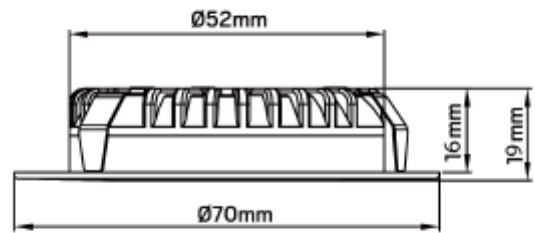

FDV SPEC SHEET

Aludra 390lm 827 70° 3,2W WH 2m cable w/o driver

Art. no: 2172-70-3

Lighting Solutions

Aludra 390lm 827 70° 3,2W WH 2m cable w/o driver

IP44

A⁺⁺

Art. no: 2172-70-3

FDV SPEC SHEET

Aludra 390lm 827 70° 3,2W WH 2m cable w/o driver
Art. no: 2172-70-3

| LIGHT TECHNICAL | |
|-----------------------------|-------------------------------------|
| Lightsource Type: | LED (built in) |
| Lumen Output: | 390 |
| Lumen LED (tc=25): | 430 |
| Beam Angle: | 70° |
| CCT (Color Temperature): | 2700 |
| CRI / Ra: | 80 |
| Color Code: | 827 |
| MacAdam (SDCM): | 3 |
| Lens (Diffuser): | Clear |
| Dimming: | Depending on Driver |
| System Power [W]: | 3,2 |
| Protection Class: | 3 |
| Socket / Cap-Base: | N/A |
| Current Output [mA]: | 350 |
| Voltage Forward Min [V]: | 8,9 |
| Voltage Forward Max [V]: | 9,6 |
| Connection: | Mini connector 2m |
| Cut-out [mm]: | Ø58 |
| Mounting: | Recessed, Floor, Furnishings, Furni |
| Ingress Protection: | IP44 |
| Operating Temperature [°C]: | -20 - 40 |
| Lifetime [h]: | L80B50: 40 000 |
| Color: | White |
| Height [mm]: | 17 |
| Width [mm]: | 70 |
| Weight [kg]: | 0,1 |