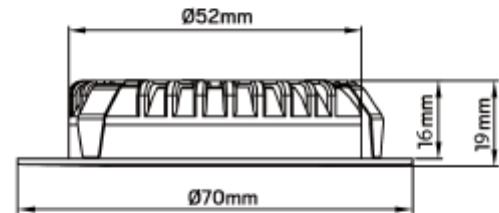

### SPECIFICATIONS

Lightsource Type:	LED (built in)
System Power [W]:	3,2W
CCT (Color Temperature):	2700K
CRI / Ra:	80
Lumen Output:	390lm
Lumen LED (tc=25):	430lm
Beam Angle:	70°
Lens (Diffuser):	Clear
Dimming:	Depending on Driver
Connection:	Mini connector 2m
Mounting:	Recessed, Floor, Furnishings, Furniture
Cut-out [mm]:	Ø58mm
Lifetime [h]:	L80B50: 40 000h
Lumen/W:	122lm/W
MacAdam (SDCM):	3
Color:	White
Height [mm]:	17mm
Width [mm]:	70mm
Weight [kg]:	0,1kg

## PRODUCT SHEET

Aludra 390lm 827 70° 3,2W WH 2m cable w/o driver  
Art. no: 2172-70-3

LED furniture downlight with latest LED technology, with high lumen output. Perfect as illumination in cabinets recessed or surface mounted together with front ring. Includes 2m cable with quickconnect. Extension cables, connector box and front ring are available as accessories. Connects to 350mA LED driver. Voltage 8,9-9,6V pr luminaire. To be connected in series with connector box. Driver must be calculated with regards to voltage (because in series) and power. Both phasecut and DALI-driver can be used as on/off driver (without dimming).