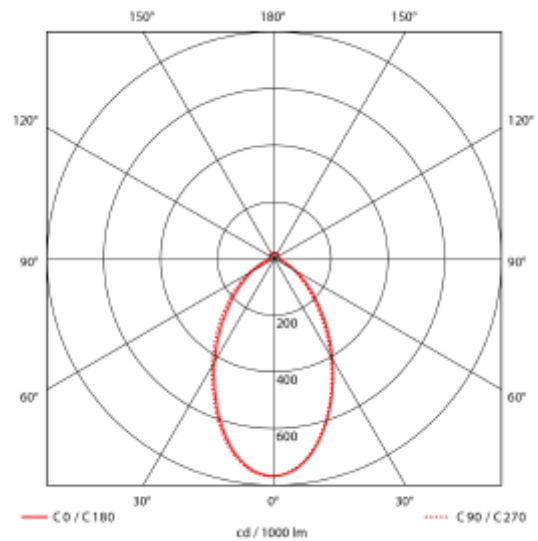

## PRODUCT SHEET

Aludra 390lm 827 70° 3,2W WH 2m cable w/o driver

Art. no: 2172-70-3

Lighting Solutions

# Aludra 390lm 827 70° 3,2W WH 2m cable w/o driver

### SPECIFICATIONS

Lightsource Type:	LED (built in)
System Power [W]:	3,2W
CCT (Color Temperature):	2700K
CRI / Ra:	80
Lumen Output:	390lm
Lumen LED (tc=25):	430lm
Beam Angle:	70°
Lens (Diffuser):	Clear
Dimming:	Depending on Driver
Connection:	Mini connector 2m
Mounting:	Recessed, Floor, Furnishings, Furniture
Cut-out [mm]:	Ø58mm
Lifetime [h]:	L80B50: 40 000h
Lumen/W:	122lm/W
MacAdam (SDCM):	3
Color:	White
Height [mm]:	17mm
Width [mm]:	70mm
Weight [kg]:	0,1kg