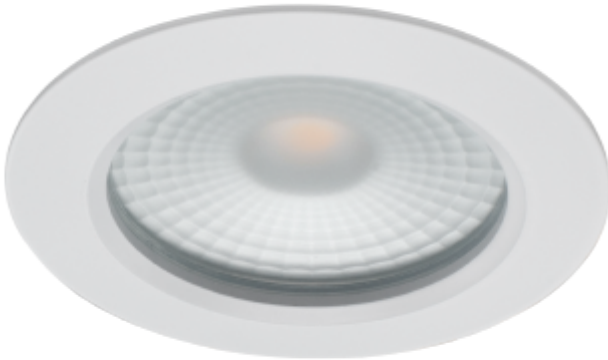

## PRODUCT SHEET

Aludra 390lm 827 70° 3,2W WH 2m cable w/o driver

Art. no: 2172-70-3

Lighting Solutions

# Aludra 390lm 827 70° 3,2W WH 2m cable w/o driver

### SPECIFICATIONS

Lightsource Type:	LED (built in)
System Power [W]:	3,2W
CCT (Color Temperature):	2700K
CRI / Ra:	80
Lumen Output:	390lm
Lumen LED (tc=25):	430lm
Beam Angle:	70°
Lens (Diffuser):	Clear
Dimming:	Depending on Driver
Connection:	Mini connector 2m
Mounting:	Recessed, Floor, Furnishings, Furniture
Cut-out [mm]:	Ø58mm
Lifetime [h]:	L80B50: 40 000h
Lumen/W:	122lm/W
MacAdam (SDCM):	3
Color:	White
Height [mm]:	17mm
Width [mm]:	70mm
Weight [kg]:	0,1kg

## PRODUCT SHEET

Aludra 390lm 827 70° 3,2W WH 2m cable w/o driver  
Art. no: 2172-70-3

LED furniture downlight with latest LED technology, with high lumen output. Perfect as illumination in cabinets recessed or surface mounted together with front ring. Includes 2m cable with quickconnect. Extension cables, connector box and front ring are available as accessories. Connects to 350mA LED driver. Voltage 8,9-9,6V pr luminaire. To be connected in series with connector box. Driver must be calculated with regards to voltage (because in series) and power. Both phasecut and DALI-driver can be used as on/off driver (without dimming).