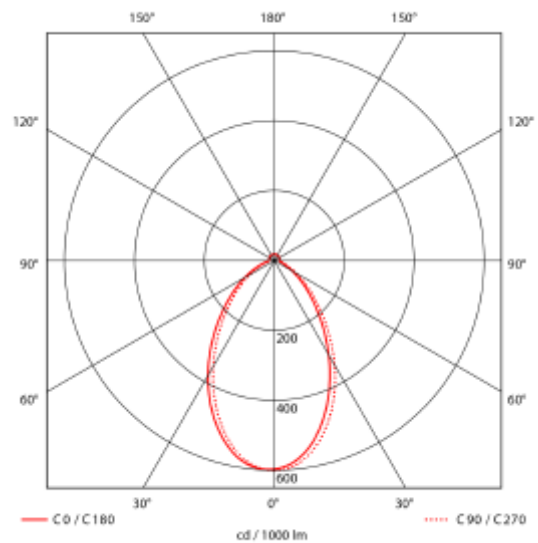

PRODUCT SHEET

Alcor 12V

Art. no: 2174-01-70-12

Lighting Solutions

Alcor 12V

SPECIFICATIONS	
Lightsource Type:	LED (built in)
System Power [W]:	4W
CCT (Color Temperature):	2700K
CRI / Ra:	80
Lumen Output:	340lm
Lumen LED (tc=25):	340lm
Beam Angle:	70°
Lens (Diffuser):	Clear
Dimming:	Depending on Driver
System Voltage [V]:	12VDC/AC
Connection:	Terminal
Mounting:	Recessed, Floor, Furnishings, Furniture
Cut-out [mm]:	Ø57mm
Lifetime [h]:	L80B50: 50 000h
Lumen/W:	74lm/W
MacAdam (SDCM):	2
Color:	Brushed Steel
Length [mm]:	70mm
Height [mm]:	19mm
Width [mm]:	70mm
Weight [kg]:	0,11kg