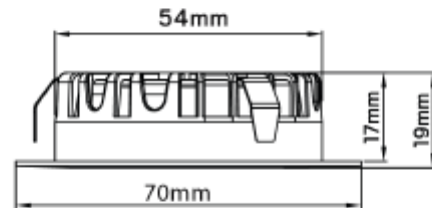

PRODUCT SHEET

Alcor 12V

Art. no: 2174-01-70-12

Lighting Solutions

Alcor 12V

SPECIFICATIONS	
Lightsource Type:	LED (built in)
System Power [W]:	4W
CCT (Color Temperature):	2700K
CRI / Ra:	80
Lumen Output:	340lm
Lumen LED (tc=25):	340lm
Beam Angle:	70°
Lens (Diffuser):	Clear
Dimming:	Depending on Driver
System Voltage [V]:	12VDC/AC
Connection:	Terminal
Mounting:	Recessed, Floor, Furnishings, Furniture
Cut-out [mm]:	Ø57mm
Lifetime [h]:	L80B50: 50 000h
Lumen/W:	74lm/W
MacAdam (SDCM):	2
Color:	Brushed Steel
Length [mm]:	70mm
Height [mm]:	19mm
Width [mm]:	70mm
Weight [kg]:	0,11kg

This furniture downlights makes it very easy to replace from old halogen fittings with LED technology. Integrated push-in terminals enable to use existing dimmer, transformer and wires. Replaces halogen downlights with hole measurements 57-60mm. Connect to 12V AC/DC, and can be dimmed on AC.