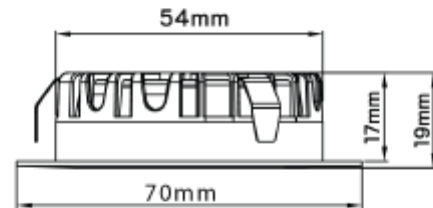

PRODUCT SHEET

Alcor 12V

Art. no: 2174-70-12

Lighting Solutions

Alcor 12V

SPECIFICATIONS

Lightsource Type:	LED (built in)
System Power [W]:	4,6W
CCT (Color Temperature):	2700K
CRI / Ra:	80
Lumen Output:	340lm
Lumen LED (tc=25):	340lm
Beam Angle:	70°
Lens (Diffuser):	Clear
Dimming:	Depending on Driver
System Voltage [V]:	12VDC/AC
Connection:	Terminal
Mounting:	Recessed, Floor, Furnishings, Furniture
Cut-out [mm]:	Ø57mm
Lifetime [h]:	L80B50: 50 000h
Lumen/W:	74lm/W
MacAdam (SDCM):	2
Color:	Brushed Steel
Length [mm]:	70mm
Height [mm]:	19mm
Width [mm]:	70mm
Weight [kg]:	0,11kg

This furniture downlights makes it very easy to replace from old halogen fittings with LED technology. Integrated push-in terminals enable to use existing dimmer, transformer and wires. Replaces halogen downlights with hole measurements 57-60mm. Connect to 12V AC/DC, and can be dimmed on AC.