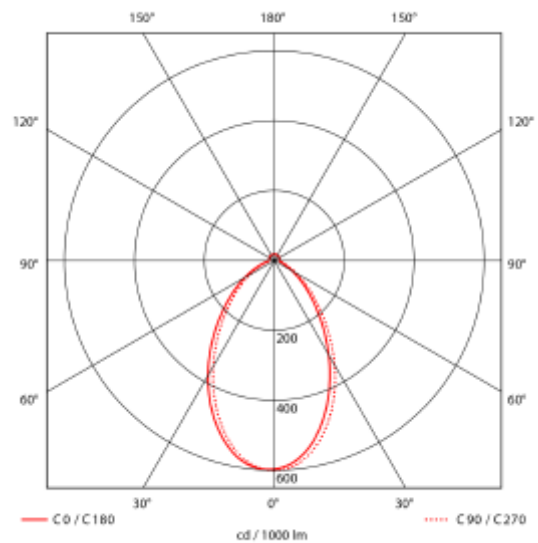

PRODUCT SHEET

Alcor 12V

Art. no: 2174-70-12

Lighting Solutions

Alcor 12V

SPECIFICATIONS

Lightsource Type:	LED (built in)
System Power [W]:	4,6W
CCT (Color Temperature):	2700K
CRI / Ra:	80
Lumen Output:	340lm
Lumen LED (tc=25):	340lm
Beam Angle:	70°
Lens (Diffuser):	Clear
Dimming:	Depending on Driver
System Voltage [V]:	12VDC/AC
Connection:	Terminal
Mounting:	Recessed, Floor, Furnishings, Furniture
Cut-out [mm]:	Ø57mm
Lifetime [h]:	L80B50: 50 000h
Lumen/W:	74lm/W
MacAdam (SDCM):	2
Color:	Brushed Steel
Length [mm]:	70mm
Height [mm]:	19mm
Width [mm]:	70mm
Weight [kg]:	0,11kg