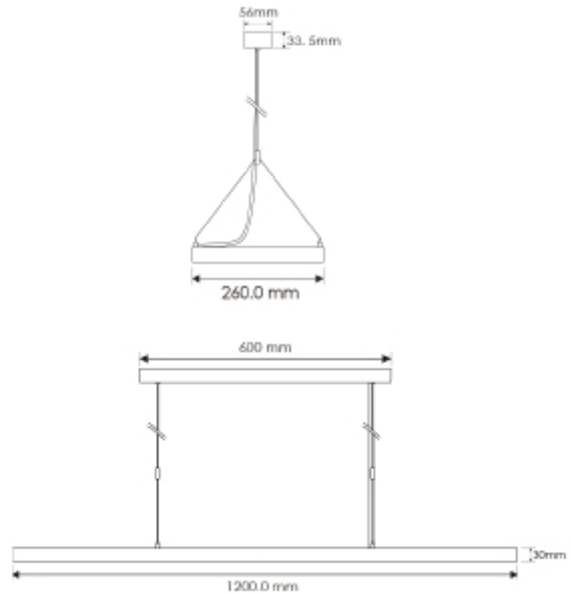

FDV SPEC SHEET

Maia 6000lm 830 120° 60W Silver DALI

Art. no: 2180-120-1-ddd

Lighting Solutions

Maia 6000lm 830 120° 60W Silver DALI

Art. no: 2180-120-1-ddd

LIGHT TECHNICAL

Lightsource Type:	LED (built in)
Lumen Output:	5600
Lumen LED (tc=25):	6000
Beam Angle:	120
CCT (Color Temperature):	3000
CRI / Ra:	80
Color Code:	830
MacAdam (SDCM):	3
Lens (Diffuser):	Micropris.
UGR (<=):	17

MOUNTING / CONNECTION

Connection:	QuickConnect
Mounting:	Ceiling, Pendant

ELECTRICAL DATA

Dimming:	DALI
System Power [W]:	60
System Voltage [V]:	230V 50Hz
Protection Class:	1
Socket / Cap-Base:	N/A
Current Output [mA]:	150

FDV SPEC SHEET

Maia 6000lm 830 120° 60W Silver DALI

Art. no: 2180-120-1-ddd

Lighting Solutions

PRODUCT

Ingress Protection:	IP20
Impact Protection:	IK08
Lifetime [h]:	L80B10: 50.000
Color:	Silver
Length [mm]:	1200
Height [mm]:	30
Width [mm]:	260
Weight [kg]:	6,37