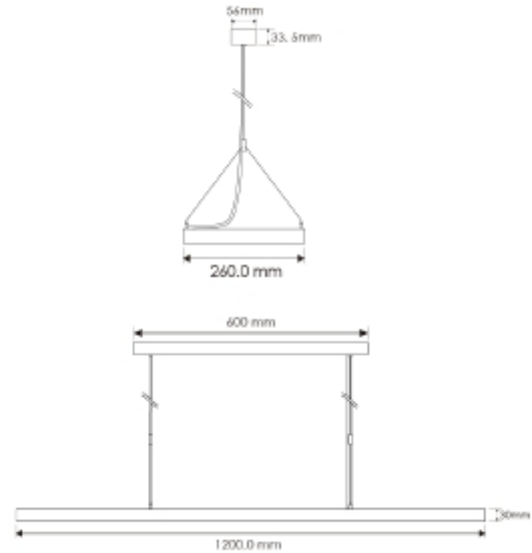

PRODUCT SHEET

Maia 6000lm 830 120° 60W Silver DALI

Art. no: 2180-120-1-ddd

Lighting Solutions

Maia 6000lm 830 120° 60W Silver DALI

SPECIFICATIONS

Lightsource Type:	LED (built in)
System Power [W]:	60W
CCT (Color Temperature):	3000K
CRI / Ra:	80
Lumen Output:	5600lm
Lumen LED (tc=25):	6000lm
Beam Angle:	120
Lens (Diffuser):	Micropris.
Dimming:	DALI
System Voltage [V]:	230V 50Hz
Connection:	QuickConnect
Mounting:	Ceiling, Pendant
Lifetime [h]:	L80B10: 50.000h
Lumen/W:	100lm/W
UGR (<=):	17
MacAdam (SDCM):	3
Color:	Silver
Length [mm]:	1200mm
Height [mm]:	30mm
Width [mm]:	260mm
Weight [kg]:	6,37kg

Maia Square are a modern office luminaire with microprism diffuser and UGR19. 90°(direct) and 110°(indirect) light. Maia made of aluminum with PMMA diffuser, delivered with DALI driver.