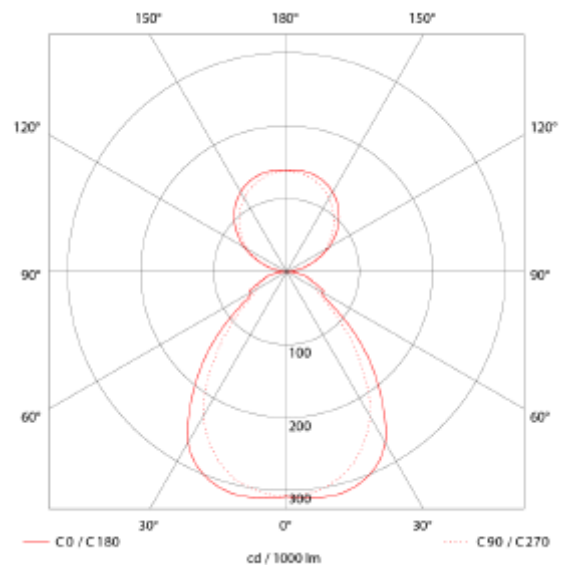

PRODUCT SHEET

Maia 6000lm 830 120° 60W Silver DALI

Art. no: 2180-120-1-ddd

Lighting Solutions

Maia 6000lm 830 120° 60W Silver DALI

SPECIFICATIONS

Lightsource Type:	LED (built in)
System Power [W]:	60W
CCT (Color Temperature):	3000K
CRI / Ra:	80
Lumen Output:	5600lm
Lumen LED (tc=25):	6000lm
Beam Angle:	120
Lens (Diffuser):	Micropris.
Dimming:	DALI
System Voltage [V]:	230V 50Hz
Connection:	QuickConnect
Mounting:	Ceiling, Pendant
Lifetime [h]:	L80B10: 50.000h
Lumen/W:	100lm/W
UGR (<=):	17
MacAdam (SDCM):	3
Color:	Silver
Length [mm]:	1200mm
Height [mm]:	30mm
Width [mm]:	260mm
Weight [kg]:	6,37kg

Maia Square are a modern office luminaire with microprism diffuser and UGR19. 90°(direct) and 110°(indirect) light. Maia made of aluminum with PMMA diffuser, delivered with DALI driver.