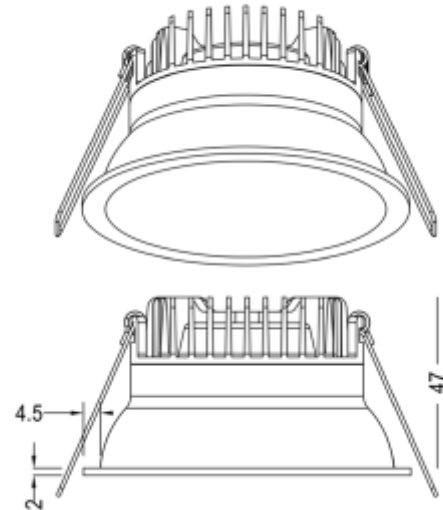

## PRODUCT SHEET

Ceto Mini Fixed

Art. no: 21927-36-3

Lighting Solutions

# Ceto Mini Fixed

83mm

SPECIFICATIONS	
Lightsource Type:	LED (built in)
System Power [W]:	7W
CCT (Color Temperature):	2700K
CRI / Ra:	95
Lumen Output:	500lm
Lumen LED (tc=25):	550lm
Beam Angle:	36°
Lens (Diffuser):	Clear
Dimming:	Phase-Cut
Flickerfree:	Yes
System Voltage [V]:	230V 50Hz
Connection:	QuickConnect
Mounting:	Recessed, Ceiling
Cut-out [mm]:	Ø83mm
Lifetime [h]:	L80B10: 50.000h
Lumen/W:	71lm/W
MacAdam (SDCM):	3
Color:	White
Height [mm]:	47mm
Width [mm]:	90mm
Diameter [mm]:	90mm
To be recessed in insulation:	No

Ceto Mini fixed is a low downlight with 7W effect. With recessed light source, low blending, CRI95 and 36° beam angle, this is the natural choice where you want to create an exclusive and comfortable lighting. Phase-cut driver included.