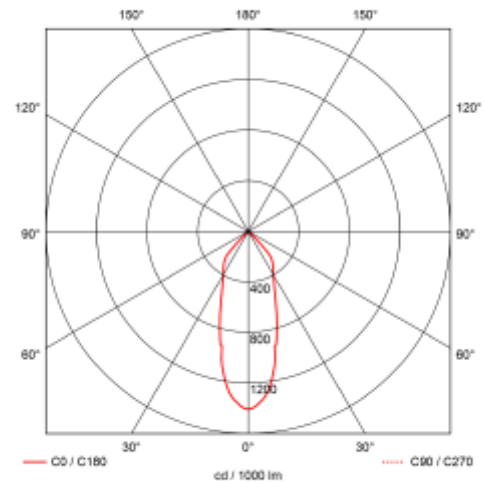

# Ceto Mini Fixed

83mm

SPECIFICATIONS	
Lightsource Type:	LED (built in)
System Power [W]:	7W
CCT (Color Temperature):	2700K
CRI / Ra:	95
Lumen Output:	500lm
Lumen LED (tc=25):	550lm
Beam Angle:	36°
Lens (Diffuser):	Clear
Dimming:	Phase-Cut
Flickerfree:	Yes
System Voltage [V]:	230V 50Hz
Connection:	QuickConnect
Mounting:	Recessed, Ceiling
Cut-out [mm]:	Ø83mm
Lifetime [h]:	L80B10: 50.000h
Lumen/W:	71lm/W
MacAdam (SDCM):	3
Color:	White
Height [mm]:	47mm
Width [mm]:	90mm
Diameter [mm]:	90mm
To be recessed in insulation:	No

Ceto Mini fixed is a low downlight with 7W effect. With recessed light source, low blending, CRI95 and 36° beam angle, this is the natural choice where you want to create an exclusive and comfortable lighting. Phase-cut driver included.