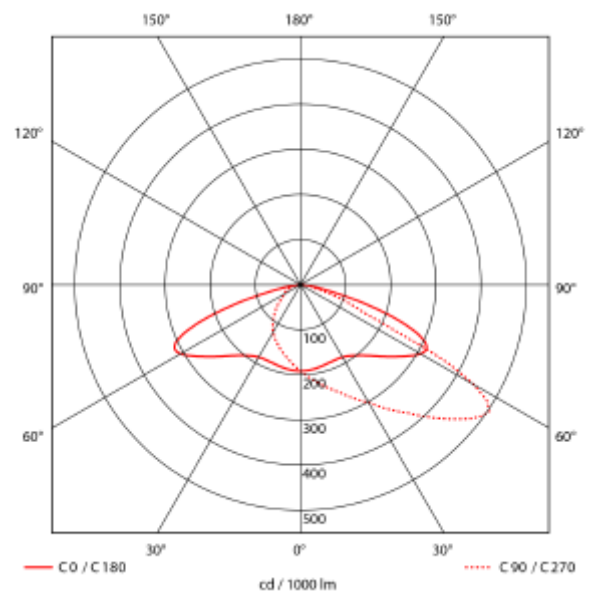

PRODUCT SHEET

Coxa

Art. no: 2280-2

Lighting Solutions

Coxa

SPECIFICATIONS	
Lightsource Type:	LED (built in)
System Power [W]:	40W
CCT (Color Temperature):	3000K
CRI / Ra:	70
Lumen Output:	5192lm
Lumen LED (tc=25):	5400lm
Beam Angle:	Asymmetric
Lens (Diffuser):	Clear
Dimming:	None
System Voltage [V]:	230V 50Hz
Connection:	Terminal
Mounting:	Surface, Wall
Lifetime [h]:	L80B10: 100 000h
Lumen/W:	129lm/W
Color:	Black
Length [mm]:	223mm
Height [mm]:	296mm
Width [mm]:	150mm
Weight [kg]:	0,3kg