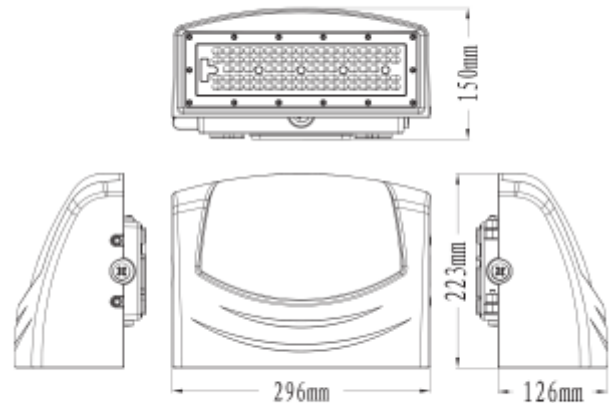

PRODUCT SHEET

Coxa

Art. no: 2280-2

Lighting Solutions

Coxa

SPECIFICATIONS	
Lightsource Type:	LED (built in)
System Power [W]:	40W
CCT (Color Temperature):	3000K
CRI / Ra:	70
Lumen Output:	5192lm
Lumen LED (tc=25):	5400lm
Beam Angle:	Asymmetric
Lens (Diffuser):	Clear
Dimming:	None
System Voltage [V]:	230V 50Hz
Connection:	Terminal
Mounting:	Surface, Wall
Lifetime [h]:	L80B10: 100 000h
Lumen/W:	129lm/W
Color:	Black
Length [mm]:	223mm
Height [mm]:	296mm
Width [mm]:	150mm
Weight [kg]:	0,3kg

Coxa is a top quality LED wall pack designed for outdoor areas lighting and courtyard illumination. With Asymmetrical light distribution, Coxa is good to replace 250W Metal Halide lamps. With powder coating and sand textured housing, Coxa has good performance of corrosion-resistance.