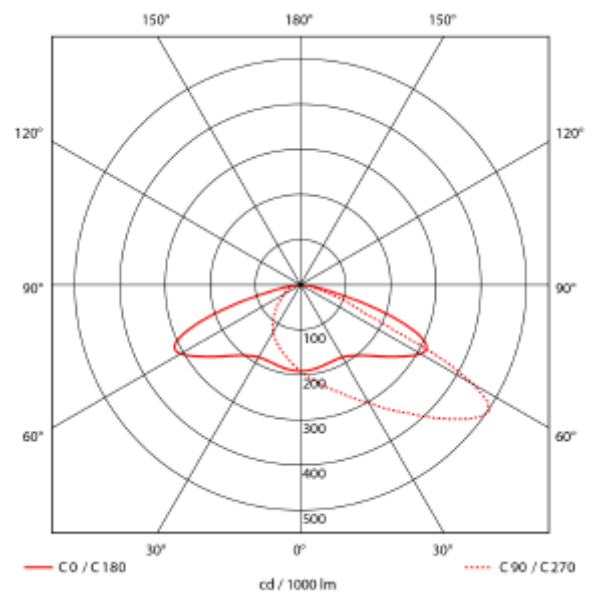

PRODUCT SHEET

Coxa

Art. no: 2281-2-2

Lighting Solutions

Coxa

SPECIFICATIONS

Lightsource Type:	LED (built in)
System Power [W]:	70W
CCT (Color Temperature):	3000K
CRI / Ra:	70
Lumen Output:	9850lm
Lumen LED (tc=25):	10500lm
Beam Angle:	Asymmetric
Lens (Diffuser):	Clear
Dimming:	None
System Voltage [V]:	230V 50Hz
Connection:	Terminal
Mounting:	Surface, Wall
Lifetime [h]:	L80B10: 100 000h
Lumen/W:	140lm/W
MacAdam (SDCM):	3
Color:	Black
Length [mm]:	223mm
Height [mm]:	296mm
Width [mm]:	150mm
Weight [kg]:	0,3kg

Coxa is a top quality LED wall pack designed for outdoor areas lighting and courtyard illumination. With Asymmetrical light distribution, Coxa is good to replace 250W Metal Halide lamps. With powder coating and sand textured housing, Coxa has good performance of corrosion-resistance. Default setting 70W. By using dip-switchit can be 53W/35W or 21W. 21W = 3200lm 35W = 5130lm 53W = 7685lm 70W = 9850lm