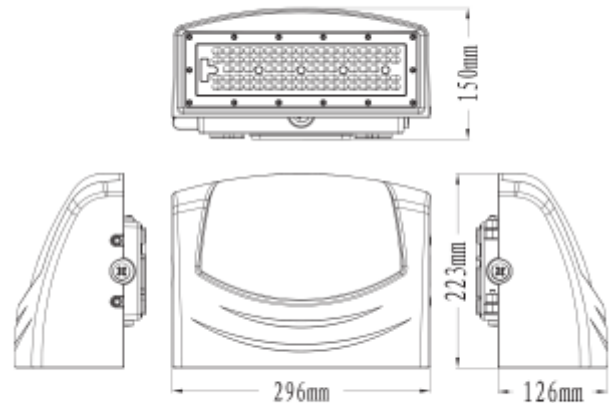

PRODUCT SHEET

Coxa

Art. no: 2281-2-2

Lighting Solutions

Coxa

SPECIFICATIONS

Lightsource Type:	LED (built in)
System Power [W]:	70W
CCT (Color Temperature):	3000K
CRI / Ra:	70
Lumen Output:	9850lm
Lumen LED (tc=25):	10500lm
Beam Angle:	Asymmetric
Lens (Diffuser):	Clear
Dimming:	None
System Voltage [V]:	230V 50Hz
Connection:	Terminal
Mounting:	Surface, Wall
Lifetime [h]:	L80B10: 100 000h
Lumen/W:	140lm/W
MacAdam (SDCM):	3
Color:	Black
Length [mm]:	223mm
Height [mm]:	296mm
Width [mm]:	150mm
Weight [kg]:	0,3kg

Coxa is a top quality LED wall pack designed for outdoor areas lighting and courtyard illumination. With Asymmetrical light distribution, Coxa is good to replace 250W Metal Halide lamps. With powder coating and sand textured housing, Coxa has good performance of corrosion-resistance. Default setting 70W. By using dip-switchit can be 53W/35W or 21W. 21W = 3200lm 35W = 5130lm 53W = 7685lm 70W = 9850lm