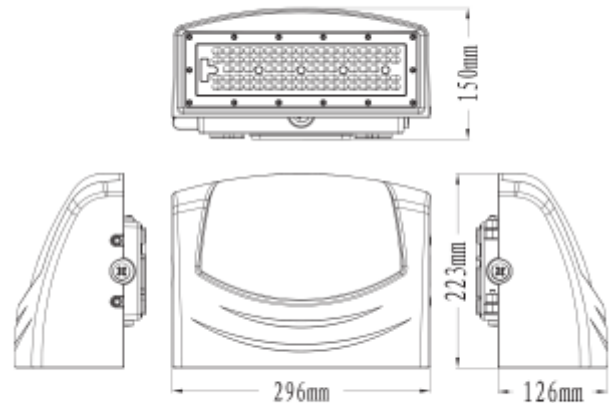

## Coxa

SPECIFICATIONS	
Lightsource Type:	LED (built in)
System Power [W]:	70W
CCT (Color Temperature):	4000K
CRI / Ra:	70
Lumen Output:	10000lm
Lumen LED (tc=25):	11000lm
Beam Angle:	Asymmetric
Lens (Diffuser):	Clear
Dimming:	None
System Voltage [V]:	230V 50Hz
Connection:	Terminal
Mounting:	Surface, Wall
Lifetime [h]:	L80B10: 100 000h
Lumen/W:	142lm/W
MacAdam (SDCM):	3
Color:	Black
Length [mm]:	223mm
Height [mm]:	296mm
Width [mm]:	150mm
Weight [kg]:	0,3kg

Coxa is a top quality LED wall pack designed for outdoor areas lighting and courtyard illumination. With Asymmetrical light distribution, Coxa is good to replace 250W Metal Halide lamps. With powder coating and sand textured housing, Coxa has good performance of corrosion-resistance. Default setting 70W. By using dip-switchit can be 53W/35W or 21W. 21W = 3260lm 35W = 5245lm 53W = 7890lm 70W = 10050lm