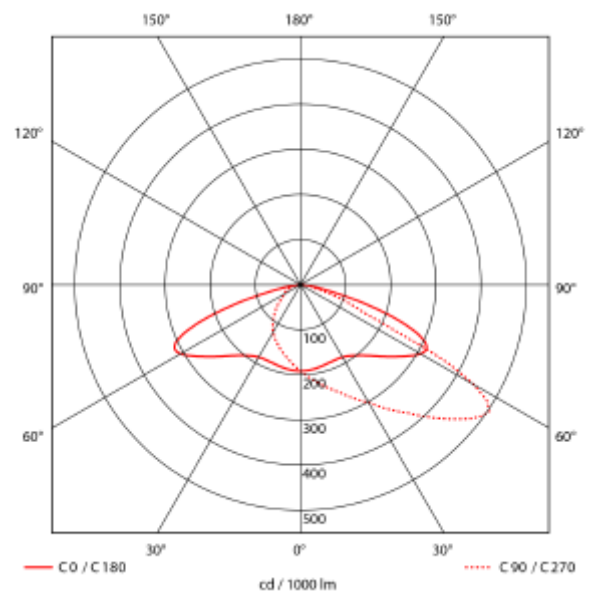

## Coxa

SPECIFICATIONS	
Lightsource Type:	LED (built in)
System Power [W]:	70W
CCT (Color Temperature):	4000K
CRI / Ra:	70
Lumen Output:	10000lm
Lumen LED (tc=25):	11000lm
Beam Angle:	Asymmetric
Lens (Diffuser):	Clear
Dimming:	None
System Voltage [V]:	230V 50Hz
Connection:	Terminal
Mounting:	Surface, Wall
Lifetime [h]:	L80B10: 100 000h
Lumen/W:	142lm/W
MacAdam (SDCM):	3
Color:	Black
Length [mm]:	223mm
Height [mm]:	296mm
Width [mm]:	150mm
Weight [kg]:	0,3kg