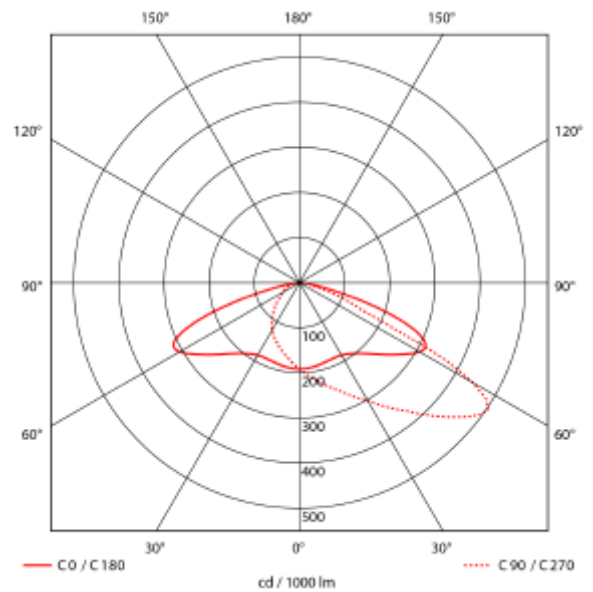

PRODUCT SHEET

Coxa

Art. no: 2283-2

Lighting Solutions

Coxa

SPECIFICATIONS	
Lightsource Type:	LED (built in)
System Power [W]:	70W
CCT (Color Temperature):	4000K
CRI / Ra:	70
Lumen Output:	9750lm
Lumen LED (tc=25):	10000lm
Beam Angle:	Asymmetric
Lens (Diffuser):	Clear
Dimming:	None
System Voltage [V]:	230V 50Hz
Connection:	Terminal
Mounting:	Surface, Wall
Lifetime [h]:	L80B10: 100 000h
Lumen/W:	136lm/W
Color:	Black
Length [mm]:	223mm
Height [mm]:	296mm
Width [mm]:	150mm
Weight [kg]:	0,3kg