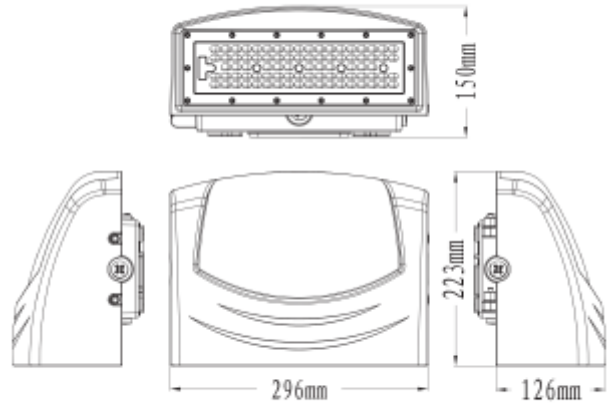

PRODUCT SHEET

Coxa

Art. no: 2283-2

Lighting Solutions

Coxa

SPECIFICATIONS	
Lightsource Type:	LED (built in)
System Power [W]:	70W
CCT (Color Temperature):	4000K
CRI / Ra:	70
Lumen Output:	9750lm
Lumen LED (tc=25):	10000lm
Beam Angle:	Asymmetric
Lens (Diffuser):	Clear
Dimming:	None
System Voltage [V]:	230V 50Hz
Connection:	Terminal
Mounting:	Surface, Wall
Lifetime [h]:	L80B10: 100 000h
Lumen/W:	136lm/W
Color:	Black
Length [mm]:	223mm
Height [mm]:	296mm
Width [mm]:	150mm
Weight [kg]:	0,3kg

Coxa is a top quality LED wall pack designed for outdoor areas lighting and courtyard illumination. With Asymmetrical light distribution, Coxa is good to replace 250W Metal Halide lamps. With powder coating and sand textured housing, Coxa has good performance of corrosion-resistance.