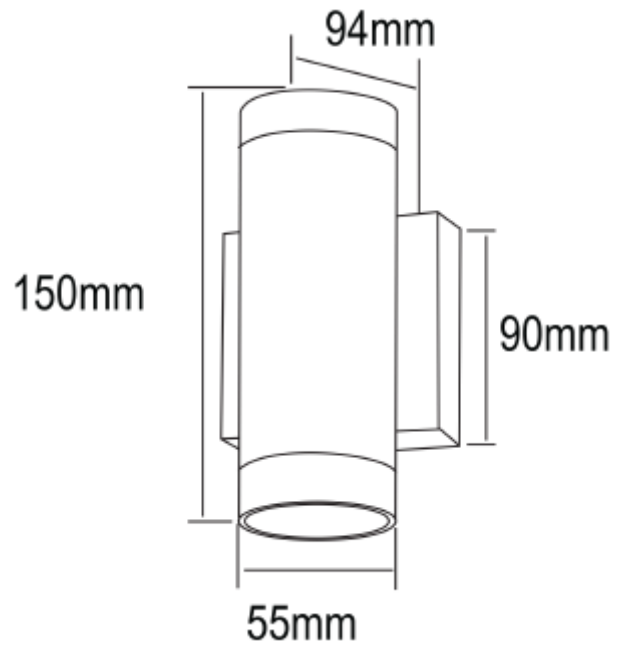

FDV SPEC SHEET

Gunnsy Up&Down

Art. no: 2313-6-3

Lighting Solutions

Gunnsy Up&Down

Art. no: 2313-6-3

LIGHT TECHNICAL

Lightsource Type:	LED (built in)
Lumen Output:	436
Lumen LED (tc=25):	750
Beam Angle:	35°
CCT (Color Temperature):	3000
CRI / Ra:	80
Color Code:	830
Lens (Diffuser):	Clear

MOUNTING / CONNECTION

Connection:	Terminal
Mounting:	Surface, Wall

PRODUCT

Ingress Protection:	IP55
Color:	White
Length [mm]:	94
Height [mm]:	150
Width [mm]:	55

ELECTRICAL DATA

Dimming:	Phase-Cut
System Power [W]:	2x6
System Voltage [V]:	230V 50Hz
Protection Class:	1