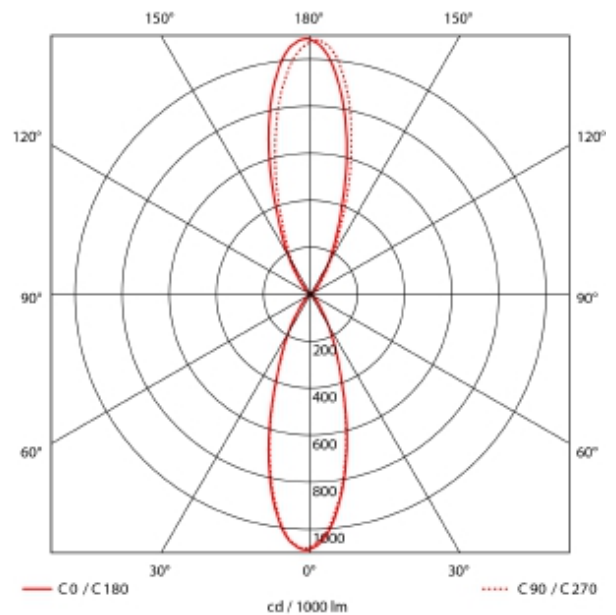

PRODUCT SHEET

Gunnsy Up&Down

Art. no: 2313-6-3

Lighting Solutions

Gunnsy Up&Down

SPECIFICATIONS

Lightsource Type:	LED (built in)
System Power [W]:	2x6W
CCT (Color Temperature):	3000K
CRI / Ra:	80
Lumen Output:	436lm
Lumen LED (tc=25):	750lm
Beam Angle:	35°
Lens (Diffuser):	Clear
Dimming:	Phase-Cut
System Voltage [V]:	230V 50Hz
Connection:	Terminal
Mounting:	Surface, Wall
Color:	White
Length [mm]:	94mm
Height [mm]:	150mm
Width [mm]:	55mm