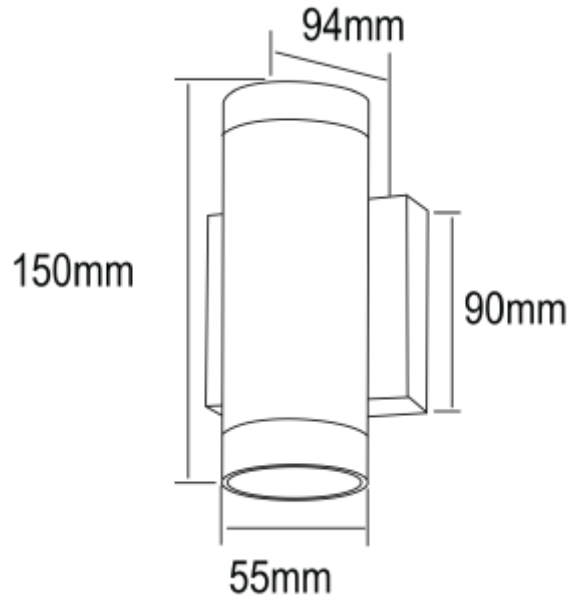

PRODUCT SHEET

Gunnsy Up&Down

Art. no: 2313-6-3

Lighting Solutions

Gunnsy Up&Down

SPECIFICATIONS

Lightsource Type:	LED (built in)
System Power [W]:	2x6W
CCT (Color Temperature):	3000K
CRI / Ra:	80
Lumen Output:	436lm
Lumen LED (tc=25):	750lm
Beam Angle:	35°
Lens (Diffuser):	Clear
Dimming:	Phase-Cut
System Voltage [V]:	230V 50Hz
Connection:	Terminal
Mounting:	Surface, Wall
Color:	White
Length [mm]:	94mm
Height [mm]:	150mm
Width [mm]:	55mm