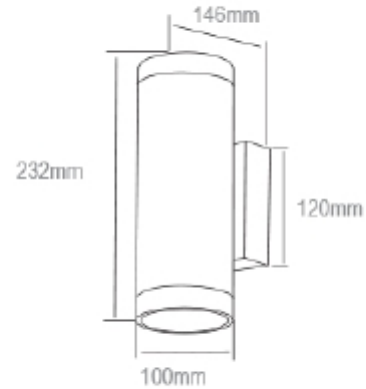

### SPECIFICATIONS

Lightsource Type:	LED (built in)
System Power [W]:	2x9W
CCT (Color Temperature):	3000K
CRI / Ra:	82
Lumen Output:	988lm
Lumen LED (tc=25):	1900lm
Beam Angle:	35°
Lens (Diffuser):	Clear
Dimming:	None
System Voltage [V]:	230V 50Hz
Connection:	Terminal
Mounting:	Surface, Wall
Lifetime [h]:	30 000h
Lumen/W:	55lm/W
Color:	White
Length [mm]:	146mm
Height [mm]:	232mm
Width [mm]:	100mm