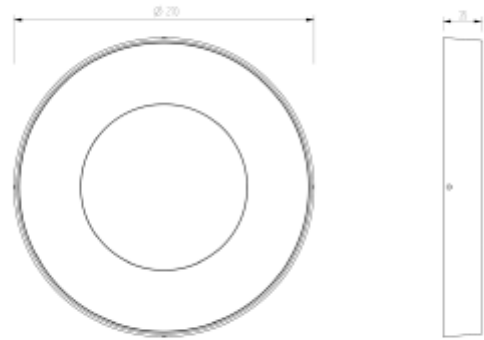

## PRODUCT SHEET

Canis 2550lm 830 110° 24W Dark Grey

Art. no: 2360-110-7

Lighting Solutions

### SPECIFICATIONS

Lightsource Type:	LED (built in)
System Power [W]:	24W
CCT (Color Temperature):	3000K
CRI / Ra:	80
Lumen Output:	1370lm
Lumen LED (tc=25):	2550lm
Beam Angle:	110°
Lens (Diffuser):	Opal
Dimming:	None
System Voltage [V]:	230V 50Hz
Connection:	Terminal
Mounting:	Surface, Wall, Ceiling
Lumen/W:	57lm/W
Height [mm]:	35mm
Width [mm]:	270mm
Weight [kg]:	1,13kg