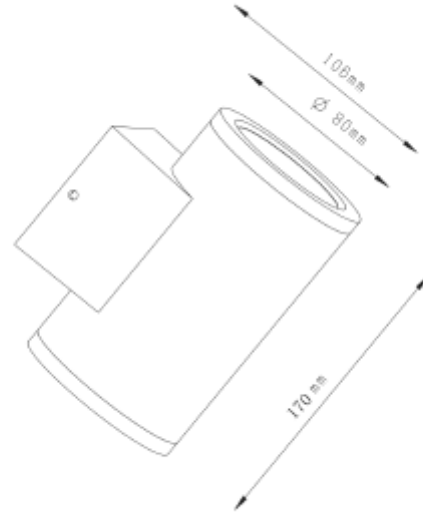

FDV SPEC SHEET

Gemma GU10 Up&Down 45° max 2x35W Dark Grey
Art. no: 2380-45-7

Gemma GU10 Up&Down 45° max 2x35W Dark Grey

Art. no: 2380-45-7

LIGHT TECHNICAL

Lightsource Type:	Lightsource not included
Socket / Cap-Base:	GU10
Beam Angle:	45°
Lens (Diffuser):	Clear

MOUNTING / CONNECTION

Connection:	Terminal
Mounting:	Surface, Wall

PRODUCT

Ingress Protection:	IP54
Impact Protection:	IK08
Operating Temperature [°C]:	-20 - 50
Color:	Dark Grey
RAL:	RAL7024
Length [mm]:	106
Height [mm]:	170
Width [mm]:	80
Weight [kg]:	0,58