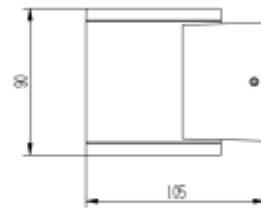

## PRODUCT SHEET

Gemma GU10 up or down 45° max 35W Dark Grey  
Art. no: 2385-45-7

*Lighting Solutions*

# Gemma GU10 up or down 45° max 35W Dark Grey

### SPECIFICATIONS

Lightsource Type:	Lightsource not included
Max. Power [W]:	35
Socket / Cap-Base:	GU10
Beam Angle:	45°
Lens (Diffuser):	Clear
Dimming:	Light bulb dependent
System Voltage [V]:	230V 50Hz
Connection:	Terminal
Mounting:	Surface, Wall
Color:	Dark Grey
Length [mm]:	105mm
Height [mm]:	80mm
Diameter [mm]:	90mm
Weight [kg]:	0,4kg